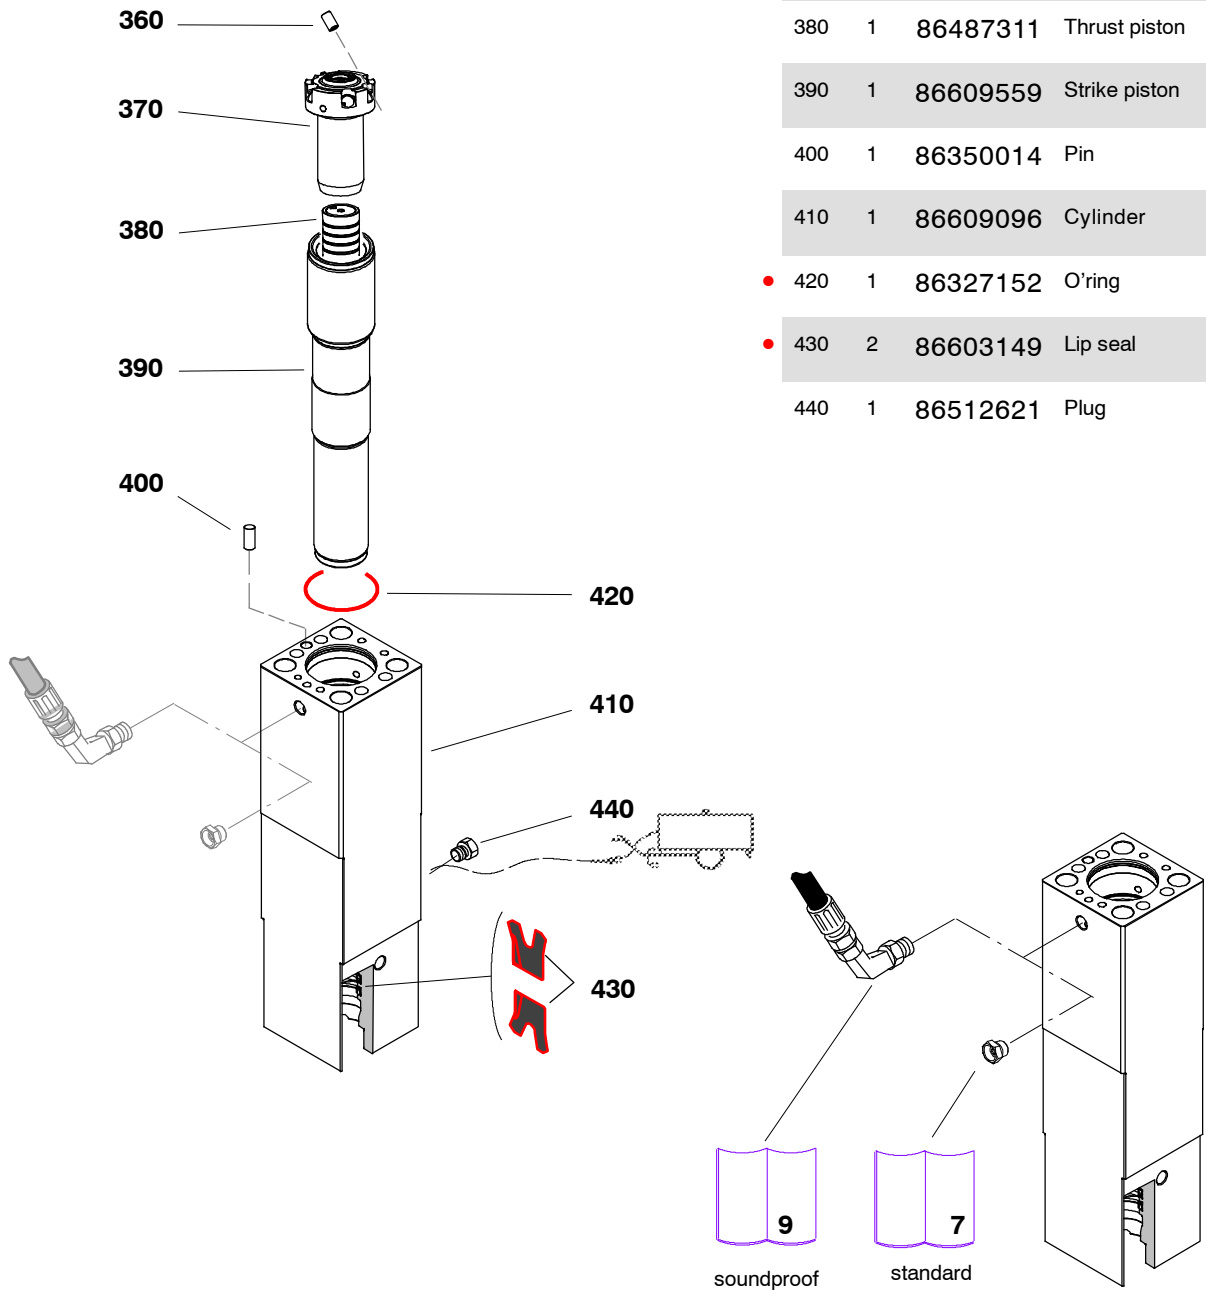

700

N/S : M700D - 50 000 ➔

x	??	CPN	Descriptions
10	1	86265048	Inflating screw
20	1	86241403	Ring
30	16	86492048	UNF 5/8", socket head screw
40	1	86487279	Upper flange
50	1	86634052	Diaphragm kit
60	1	86630324	Lower flange
• 70	1	86249810	Nylon ring
• 80	1	86275559	O'ring
90	1	86419280	Threaded plug
• 100	1	86349883	O'ring
110	11	86223542	Shim
120	1	86419298	Spring stop
130	1	86419272	Spring
140	1	86404308	Slide
150	1	86741485	Knee piece 1"1/4 NPTF including :
150a	1	86386805	(Threaded plug
• 160	2	86228970	O'ring
170	1	86419603	Threaded plug

	x	CPN	Descriptions
	??		
	180	1 86349941	Threaded plug
•	190	1 86349883	O'ringl
•	200	1 86375193	Lip seal
	210	1 86349958	Valve
	220	1 86373057	Spring
	230	1 86741485	Knee piece 1"1/4 NPTF including :
	230b	1 86386805	(Threaded plug
•	240	2 86228970	O'ring
	250	1 86419603	Threaded plug
	260	1 86487238	Back head including :
	260a	8 86256005	(Helicoil thread UNF 1"
	260b	1 86404290	(Liner
	260c	1 86223872	(Snap ring
	270	8 86447182	O'ring
	280	2 86499068	Valve
	290	2 86415239	Spring
•	300	4 86617826	Spring guide
	310	1 86570629	Distribution box
	320	1 86264926	O'ring
	330	1 86623709	Distributor
	340	1 86415148	Overpressure valve
	350	1 86415130	Slide

	x ??	CPN	Descriptions
360	1	86350006	Pin
370	1	86487337	Thrust piston guide
380	1	86487311	Thrust piston
390	1	86609559	Strike piston
400	1	86350014	Pin
410	1	86609096	Cylinder
• 420	1	86327152	O'ring
• 430	2	86603149	Lip seal
440	1	86512621	Plug

	x ??	CPN	Descriptions
450	1	86350014	Pin
460	1	86717923	Front guide including :
460a	1	86487394	(Upper chuck bushing
460b	1	86505047	(Lower chuck bushing
460c	1	86368297	(Pin
460d	2	86504198	(Plug
460e	2	86655321	(Snap ring
460f	2	86498417	(Elastic pin
460g	2	86498391	(Spring guide
460h	2	86570835	(Spring
460i	2	86498383	(Lock
460j	1	86353547	(Spring
460k	1	86477171	(Spring guide
460l	1	86285343	(Ball
460m	1	86606951	(Ball seat
470	2	86592094	Retaining pin
480	1	86345964	Plastic plug
490	4	86486701	Assembling bolt
500	4	86737012	Nut