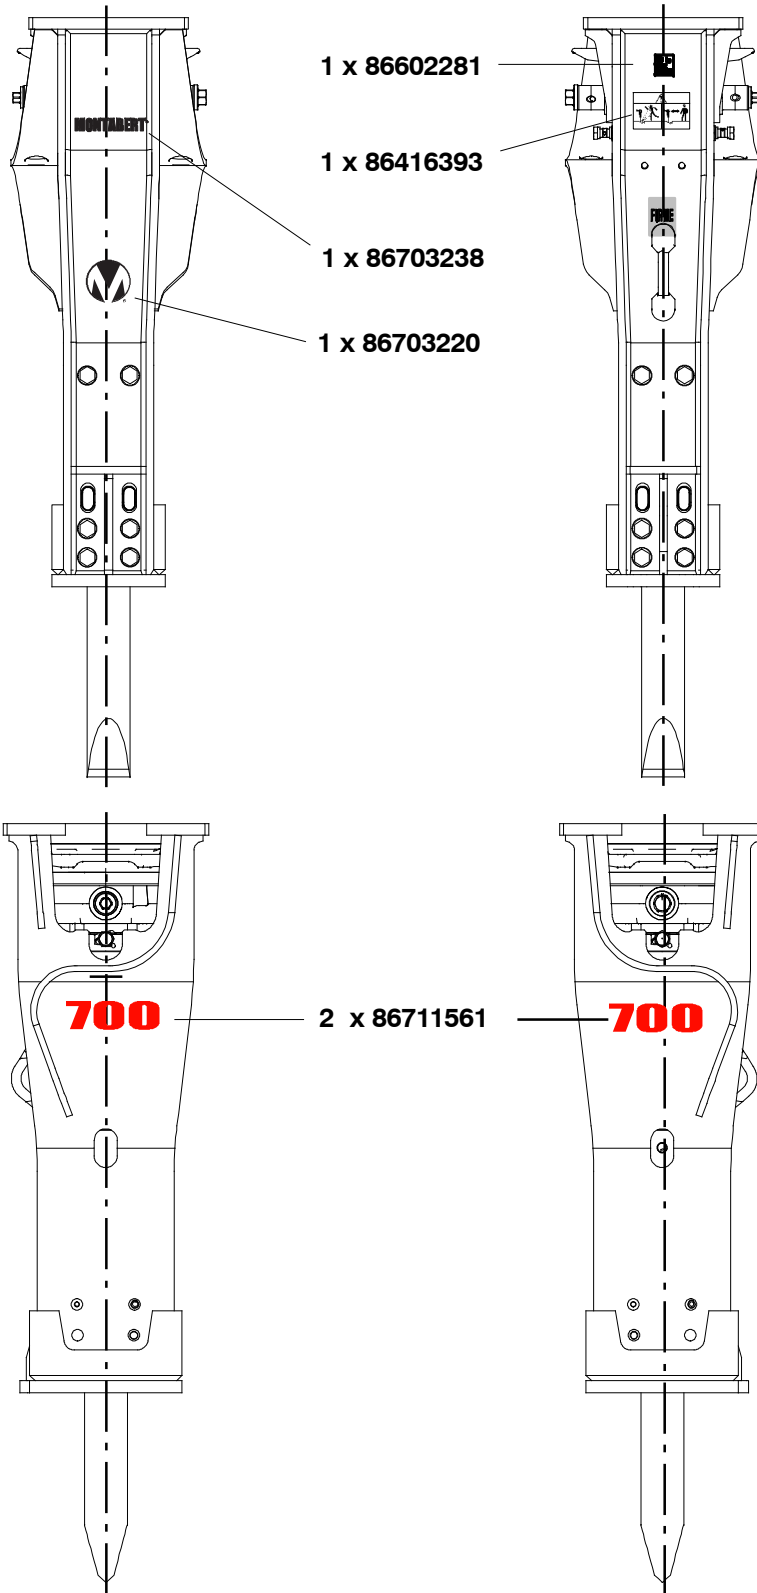

1 x 86641602