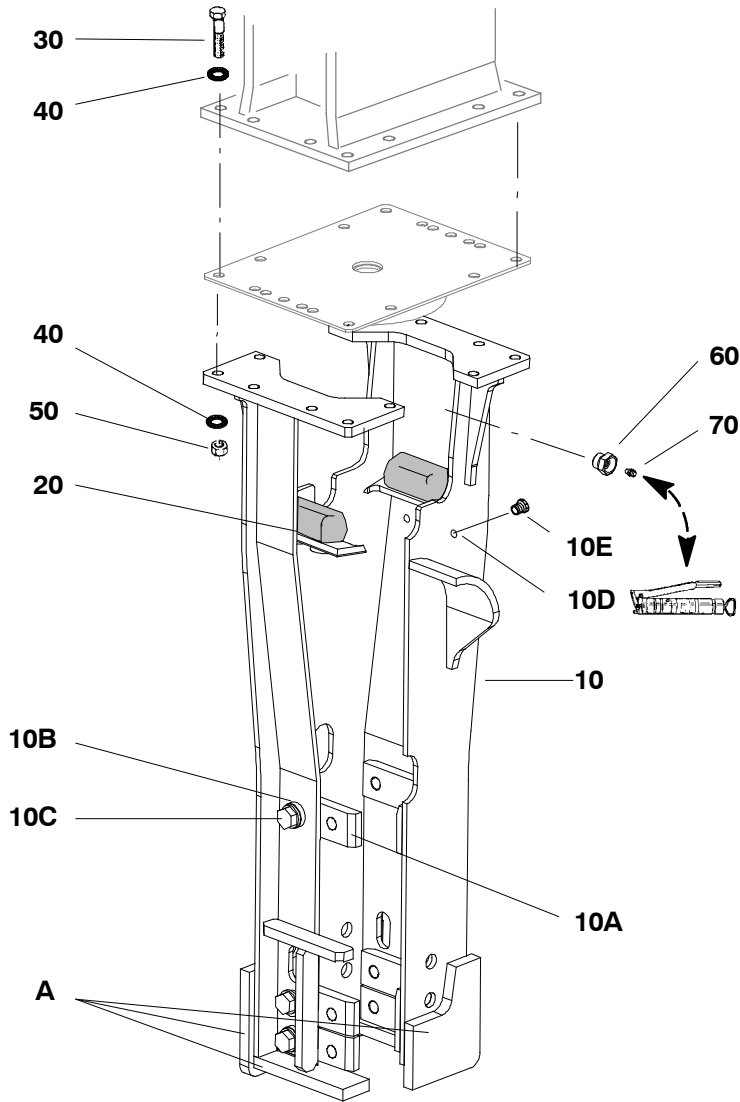

700

N/S : M700D - 50 000 ➔

x	??	CPN	Descriptions
10	1	86265048	Inflating screw
20	1	86241403	Ring
30	16	86492048	UNF 5/8", socket head screw
40	1	86487279	Upper flange
50	1	86634052	Diaphragm kit
60	1	86630324	Lower flange
• 70	1	86249810	Nylon ring
• 80	1	86275559	O'ring
90	1	86419280	Threaded plug
• 100	1	86349883	O'ring
110	11	86223542	Shim
120	1	86419298	Spring stop
130	1	86419272	Spring
140	1	86404308	Slide
150	1	86741485	Knee piece 1"1/4 NPTF including :
150a	1	86386805	(Threaded plug
• 160	2	86228970	O'ring
170	1	86419603	Threaded plug

	x	CPN	Descriptions
	??		
	180	1 86349941	Threaded plug
•	190	1 86349883	O'ringl
•	200	1 86375193	Lip seal
	210	1 86349958	Valve
	220	1 86373057	Spring
	230	1 86741485	Knee piece 1"1/4 NPTF including :
	230b	1 86386805	(Threaded plug
•	240	2 86228970	O'ring
	250	1 86419603	Threaded plug
	260	1 86487238	Back head including :
	260a	8 86256005	(Helicoil thread UNF 1"
	260b	1 86404290	(Liner
	260c	1 86223872	(Snap ring
	270	8 86447182	O'ring
	280	2 86499068	Valve
	290	2 86415239	Spring
•	300	4 86617826	Spring guide
	310	1 86570629	Distribution box
	320	1 86264926	O'ring
	330	1 86623709	Distributor
	340	1 86415148	Overpressure valve
	350	1 86415130	Slide

	x ??	CPN	Descriptions
360	1	86350006	Pin
370	1	86487337	Thrust piston guide
380	1	86487311	Thrust piston
390	1	86609559	Strike piston
400	1	86350014	Pin
410	1	86609096	Cylinder
• 420	1	86327152	O'ring
• 430	2	86603149	Lip seal
440	1	86512621	Plug

	x ??	CPN	Descriptions
450	1	86350014	Pin
460	1	86717923	Front guide including :
460a	1	86487394	(Upper chuck bushing
460b	1	86505047	(Lower chuck bushing
460c	1	86368297	(Pin
460d	2	86504198	(Plug
460e	2	86655321	(Snap ring
460f	2	86498417	(Elastic pin
460g	2	86498391	(Spring guide
460h	2	86570835	(Spring
460i	2	86498383	(Lock
460j	1	86353547	(Spring
460k	1	86477171	(Spring guide
460l	1	86285343	(Ball
460m	1	86606951	(Ball seat
470	2	86592094	Retaining pin
480	1	86345964	Plastic plug
490	4	86486701	Assembling bolt
500	4	86737012	Nut