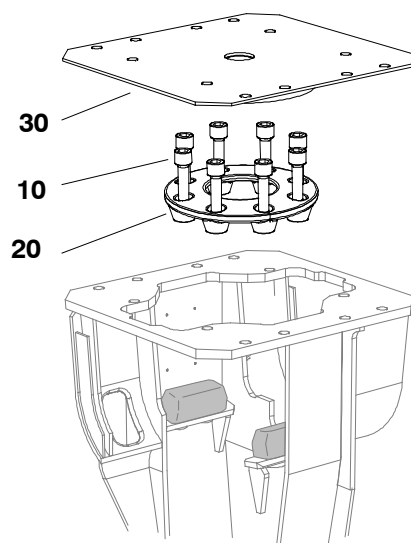

700MS

Soundproof housing

10	8	86413937	UNF 1", socket head screw
20	1	86487204	Support disk
30	1	86507068	Shock absorber