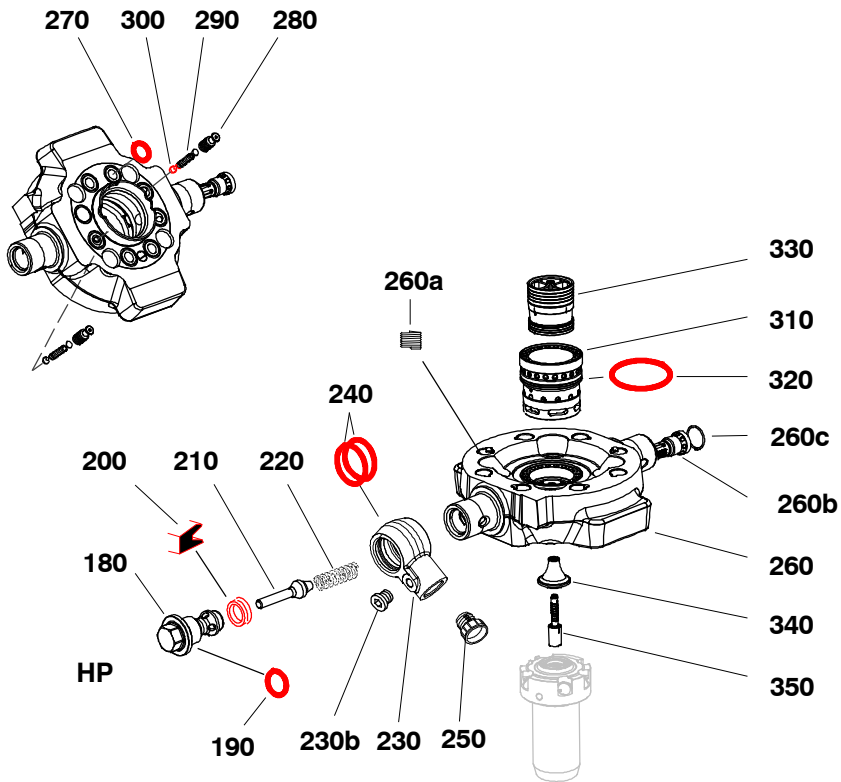

700

N/S : M700D - 50 000 ➔

x	??	CPN	Descriptions
10	1	86265048	Inflating screw
20	1	86241403	Ring
30	16	86492048	UNF 5/8", socket head screw
40	1	86487279	Upper flange
50	1	86634052	Diaphragm kit
60	1	86630324	Lower flange
• 70	1	86249810	Nylon ring
• 80	1	86275559	O'ring
90	1	86419280	Threaded plug
• 100	1	86349883	O'ring
110	11	86223542	Shim
120	1	86419298	Spring stop
130	1	86419272	Spring
140	1	86404308	Slide
150	1	86741485	Knee piece 1"1/4 NPTF including :
150a	1	86386805	(Threaded plug
• 160	2	86228970	O'ring
170	1	86419603	Threaded plug

	x	CPN	Descriptions
	??		
	180	1 86349941	Threaded plug
•	190	1 86349883	O'ringl
•	200	1 86375193	Lip seal
	210	1 86349958	Valve
	220	1 86373057	Spring
	230	1 86741485	Knee piece 1"1/4 NPTF including :
	230b	1 86386805	(Threaded plug
•	240	2 86228970	O'ring
	250	1 86419603	Threaded plug
	260	1 86487238	Back head including :
	260a	8 86256005	(Helicoil thread UNF 1"
	260b	1 86404290	(Liner
	260c	1 86223872	(Snap ring
	270	8 86447182	O'ring
	280	2 86499068	Valve
	290	2 86415239	Spring
•	300	4 86617826	Spring guide
	310	1 86570629	Distribution box
	320	1 86264926	O'ring
	330	1 86623709	Distributor
	340	1 86415148	Overpressure valve
	350	1 86415130	Slide

	x	CPN	Descriptions
	??		
10	1	86504792	Housing including :
10A	6	86486925	(Wearing plate
10B	12	86634086	(Washer "two mounted at a time"
10C	12	86605193	(UNF 1", hexa. screw
10D	2	86249067	(Helicoil thread UNF 5/8"
10E	2	86614039	(Plastic plug
20	2	86286606	Stop
30	12	86576345	UNF 3/4", hexa. screw
40	24	86633849	Washer
50	12	86576352	Nut
60	1	86473709	Threaded plug
70	1	86655354	Oiler
A	1	86506243	Housing repair kit