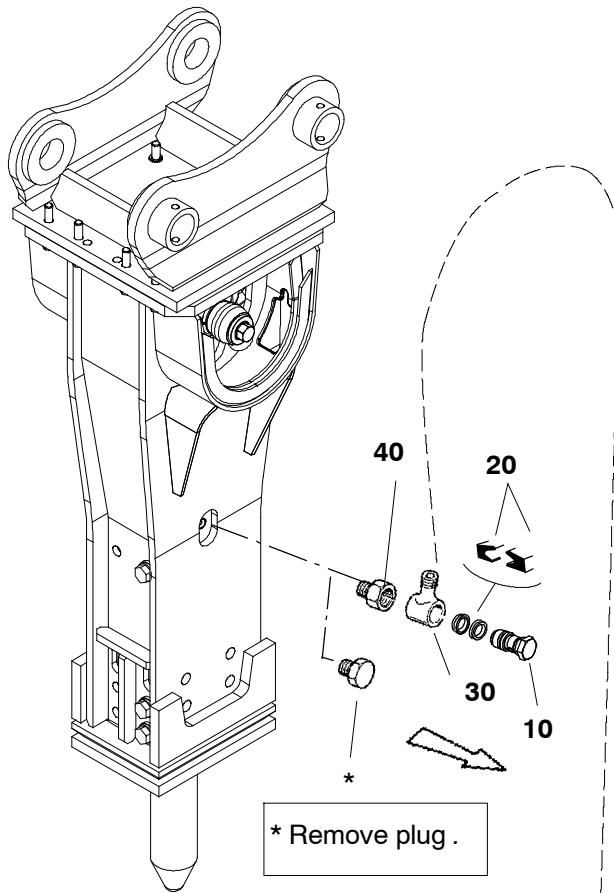

86475100

x	??	CPN	Descriptions
10	1	86231644	Knee piece screw
20	2	86238466	Lip seal
30	1	86231651	Knee piece
40	2	86475050	Adapter

* Remove plug .