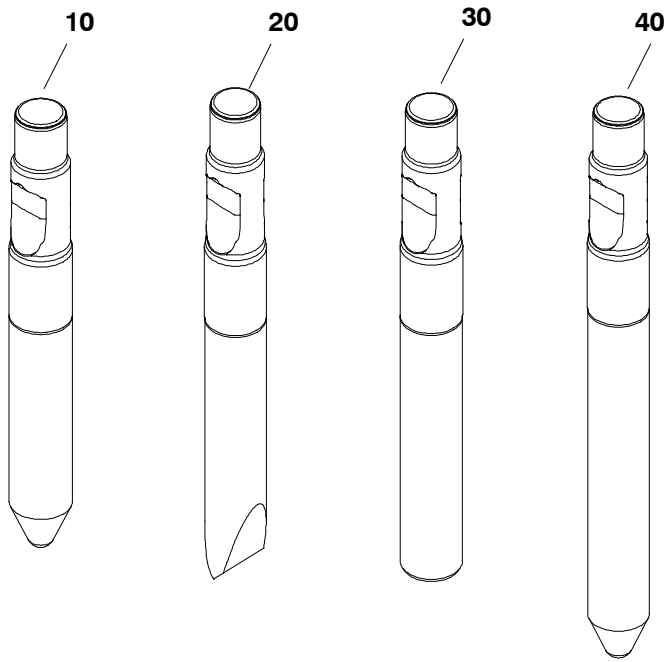

x	??	CPN	Descriptions
10	1	86505070	Moil point
20	1	86505062	Chisel
30	1	86592706	Blunt tool
40	1	86597002	Long moil point

50	1	86261328	Lubricating pump
60	1	86476314	Grease