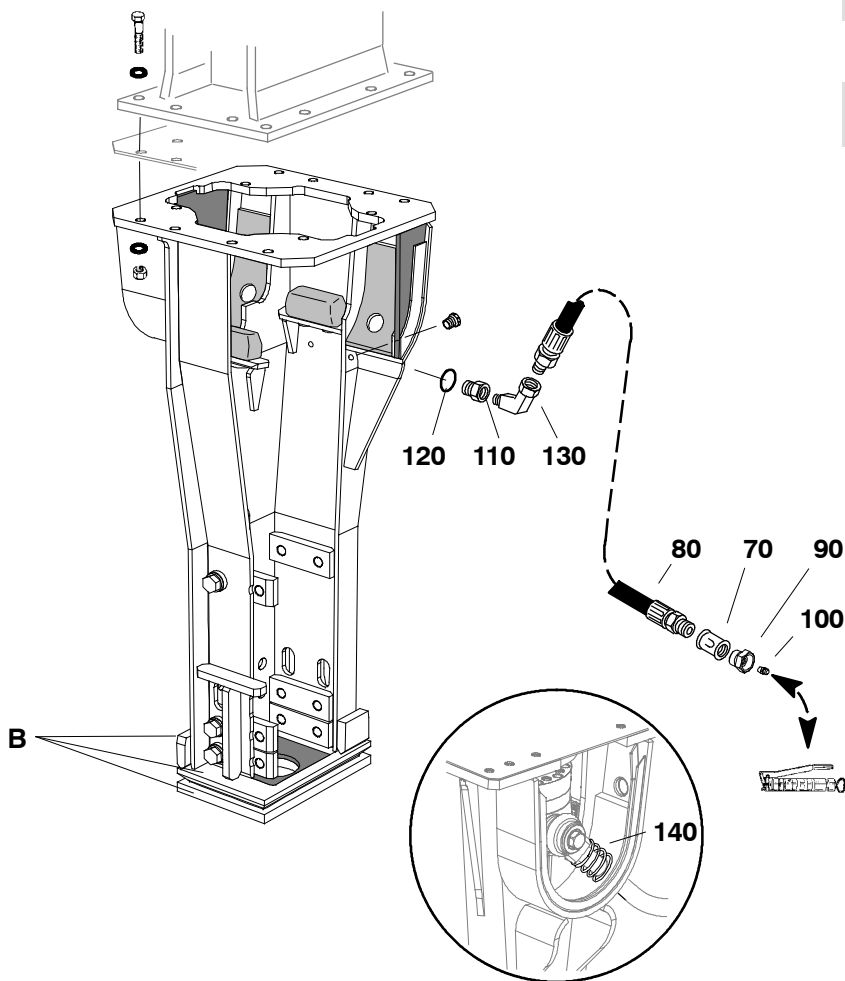

700MS

	x	CPN	Descriptions
	??		
70	1	59879379	Adapter
80	1	86512415	Hose
90	1	86373990	Threaded plug
100	1	86655354	Oiler
110	1	86683729	Adapter
120	1	86398153	Ring
130	1	95221040	Adapter
140	2	86616802	Spring
B	1	86584786	Housing repair kit