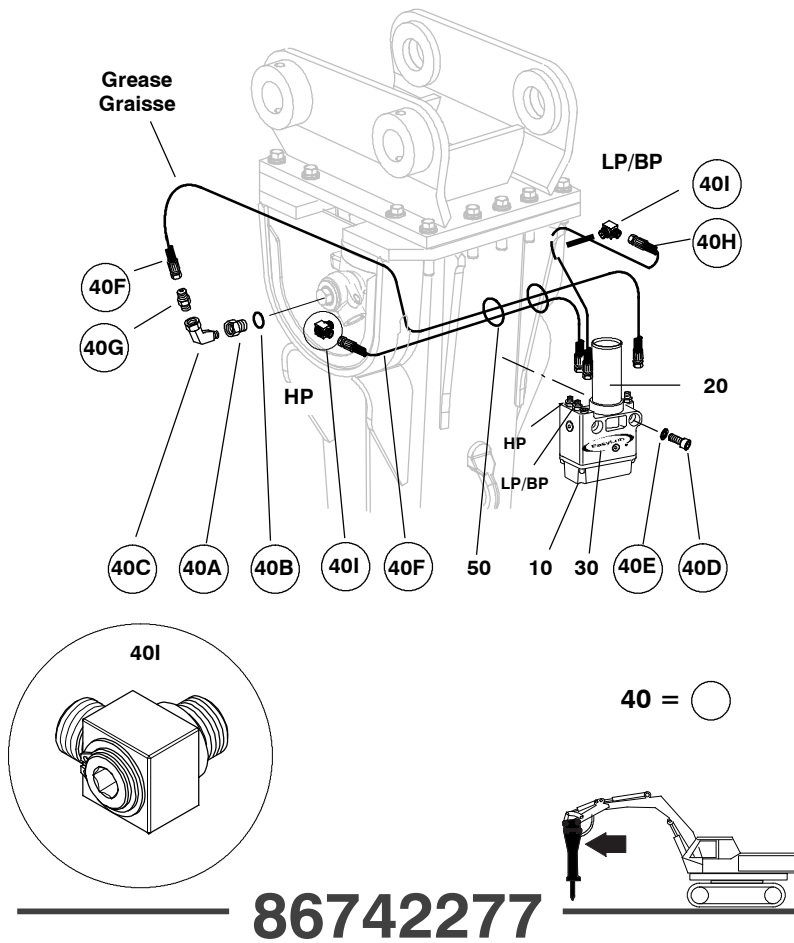

	x	CPN	Descriptions
	??		
10	1	86504792	Housing including :
10A	6	86486925	(Wearing plate
10B	12	86634086	(Washer "two mounted at a time"
10C	12	86605193	(UNF 1", hexa. screw
10D	2	86249067	(Helicoil thread UNF 5/8"
10E	2	86614039	(Plastic plug
20	2	86286606	Stop
30	12	86576345	UNF 3/4", hexa. screw
40	24	86633849	Washer
50	12	86576352	Nut
60	1	86473709	Threaded plug
70	1	86655354	Oiler
A	1	86506243	Housing repair kit

700

700MS

10

20

M700

86742277

	x	CPN	Descriptions
	??		
10	1	86603313	Lubricating pump
20	1	86614070	Grease cartridge
30	1	86619681	Sticker
40	1	86742400	Adaptation including :
40A	1	86683729	(Threaded plug
40B	1	86398153	(Ring
40C	1	95221040	(Adapter
40D	2	86614849	(UNF 5/8", socket head screw
40E	2	86384898	(Washer
40F	2	86614104	(Hose
40G	1	86623386	(Adapter
40H	1	86614112	(Hose
40I	2	86742079	(Swivel adapter
50	5	86260619	(Collar

86750510 - 15 /20
(07 / 2013) - rev 00

M700 MS

	x	CPN	Descriptions
	??		
10	1	86603313	Lubricating pump
20	1	86614070	Grease cartridge
30	1	86619681	Sticker
(40)	1	86742400	Adaptation including :
40A	1	86683729	(Adapter
40B	1	86398153	(Ring
40C	1	95221040	(Adapter
40D	2	86614849	(UNF 5/8", socket head screw
40E	2	86384898	(Washer
40F	2	86614104	(Hose
40G	1	86623386	(Adapter
40H	1	86614112	(Hose
40I	2	86742079	(Swivel adapter
50	5	86260619	(Collar