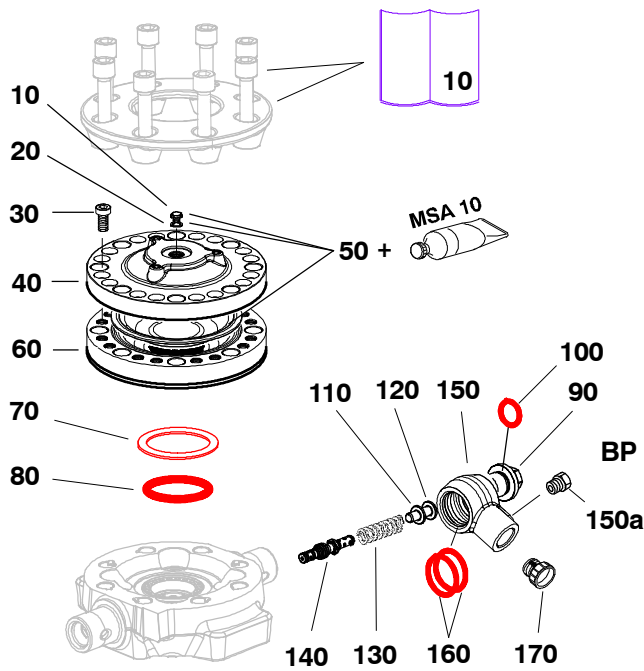

700

N/S : M700D - 50 000 ➔

x	??	CPN	Descriptions
10	1	86265048	Inflating screw
20	1	86241403	Ring
30	16	86492048	UNF 5/8", socket head screw
40	1	86487279	Upper flange
50	1	86634052	Diaphragm kit
60	1	86630324	Lower flange
• 70	1	86249810	Nylon ring
• 80	1	86275559	O'ring
90	1	86419280	Threaded plug
• 100	1	86349883	O'ring
110	11	86223542	Shim
120	1	86419298	Spring stop
130	1	86419272	Spring
140	1	86404308	Slide
150	1	86741485	Knee piece 1"1/4 NPTF including :
150a	1	86386805	(Threaded plug
• 160	2	86228970	O'ring
170	1	86419603	Threaded plug

	x	CPN	Descriptions
	??		
	180	1 86349941	Threaded plug
•	190	1 86349883	O'ringl
•	200	1 86375193	Lip seal
	210	1 86349958	Valve
	220	1 86373057	Spring
	230	1 86741485	Knee piece 1"1/4 NPTF including :
	230b	1 86386805	(Threaded plug
•	240	2 86228970	O'ring
	250	1 86419603	Threaded plug
	260	1 86487238	Back head including :
	260a	8 86256005	(Helicoil thread UNF 1"
	260b	1 86404290	(Liner
	260c	1 86223872	(Snap ring
	270	8 86447182	O'ring
	280	2 86499068	Valve
	290	2 86415239	Spring
•	300	4 86617826	Spring guide
	310	1 86570629	Distribution box
	320	1 86264926	O'ring
	330	1 86623709	Distributor
	340	1 86415148	Overpressure valve
	350	1 86415130	Slide

	x ??	CPN	Descriptions
360	1	86350006	Pin
370	1	86487337	Thrust piston guide
380	1	86487311	Thrust piston
390	1	86609559	Strike piston
400	1	86350014	Pin
410	1	86609096	Cylinder
• 420	1	86327152	O'ring
• 430	2	86603149	Lip seal
440	1	86512621	Plug

	x	CPN	Descriptions
	??		
10	1	86504792	Housing including :
10A	6	86486925	(Wearing plate
10B	12	86634086	(Washer "two mounted at a time"
10C	12	86605193	(UNF 1", hexa. screw
10D	2	86249067	(Helicoil thread UNF 5/8"
10E	2	86614039	(Plastic plug
20	2	86286606	Stop
30	12	86576345	UNF 3/4", hexa. screw
40	24	86633849	Washer
50	12	86576352	Nut
60	1	86473709	Threaded plug
70	1	86655354	Oiler
A	1	86506243	Housing repair kit