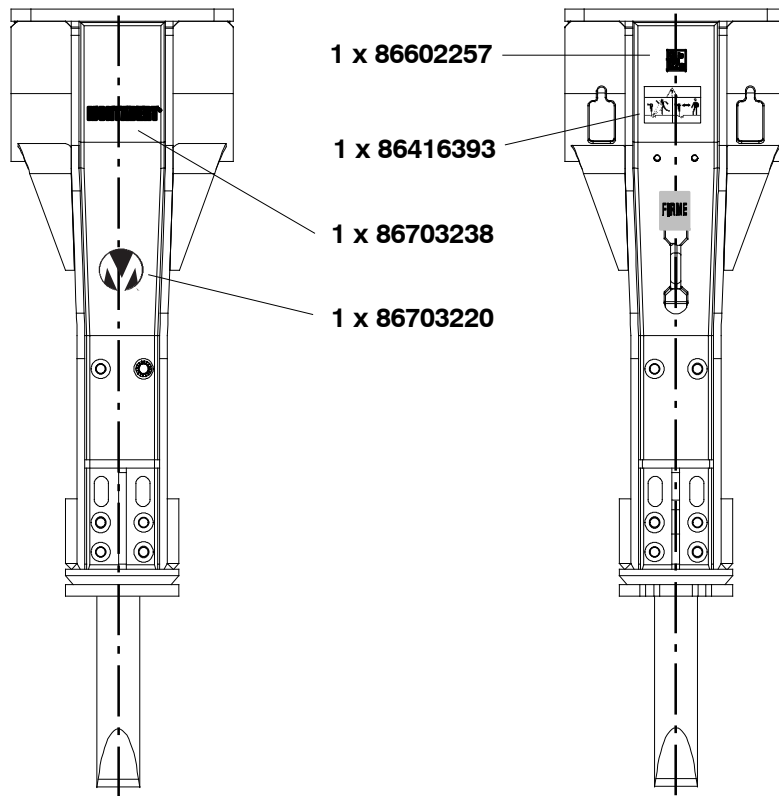

1 x 86641602