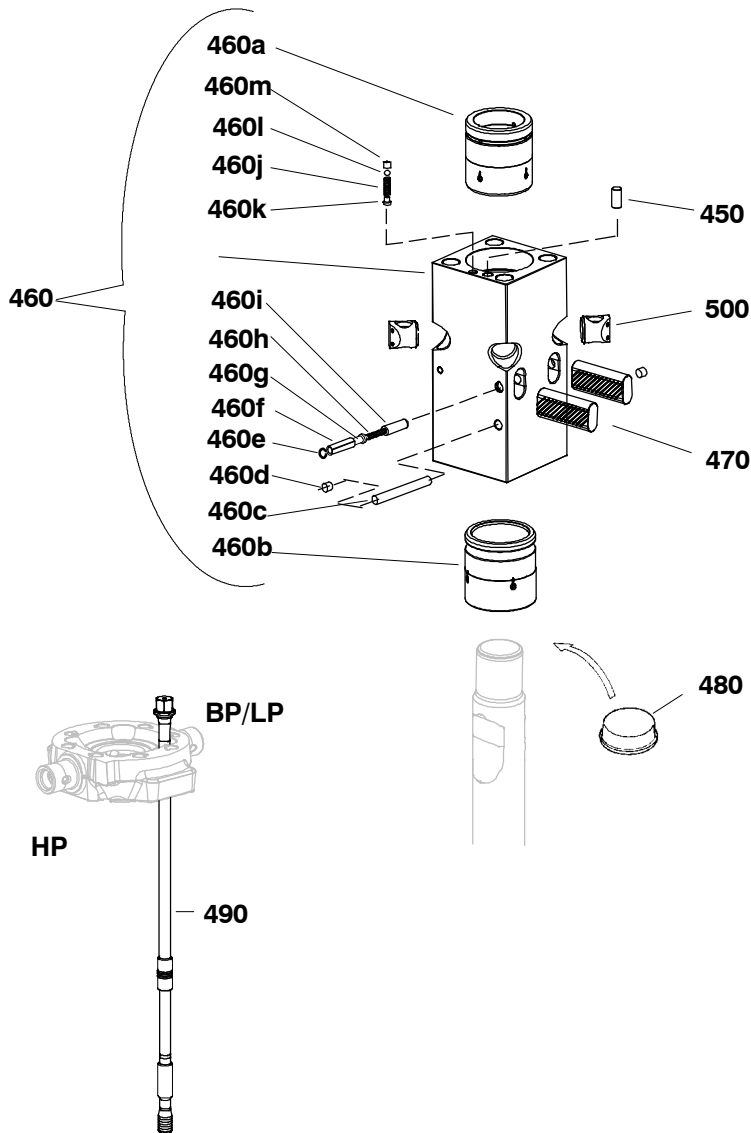

700

N/S : M700D - 50 000 ➔

x	??	CPN	Descriptions
10	1	86265048	Inflating screw
20	1	86241403	Ring
30	16	86492048	UNF 5/8", socket head screw
40	1	86487279	Upper flange
50	1	86634052	Diaphragm kit
60	1	86630324	Lower flange
• 70	1	86249810	Nylon ring
• 80	1	86275559	O'ring
90	1	86419280	Threaded plug
• 100	1	86349883	O'ring
110	11	86223542	Shim
120	1	86419298	Spring stop
130	1	86419272	Spring
140	1	86404308	Slide
150	1	86741485	Knee piece 1"1/4 NPTF including :
150a	1	86386805	(Threaded plug
• 160	2	86228970	O'ring
170	1	86419603	Threaded plug

	x	CPN	Descriptions
	??		
	180	1 86349941	Threaded plug
•	190	1 86349883	O'ringl
•	200	1 86375193	Lip seal
	210	1 86349958	Valve
	220	1 86373057	Spring
	230	1 86741485	Knee piece 1"1/4 NPTF including :
	230b	1 86386805	(Threaded plug
•	240	2 86228970	O'ring
	250	1 86419603	Threaded plug
	260	1 86487238	Back head including :
	260a	8 86256005	(Helicoil thread UNF 1"
	260b	1 86404290	(Liner
	260c	1 86223872	(Snap ring
	270	8 86447182	O'ring
	280	2 86499068	Valve
	290	2 86415239	Spring
•	300	4 86617826	Spring guide
	310	1 86570629	Distribution box
	320	1 86264926	O'ring
	330	1 86623709	Distributor
	340	1 86415148	Overpressure valve
	350	1 86415130	Slide

	x ??	CPN	Descriptions
360	1	86350006	Pin
370	1	86487337	Thrust piston guide
380	1	86487311	Thrust piston
390	1	86609559	Strike piston
400	1	86350014	Pin
410	1	86609096	Cylinder
• 420	1	86327152	O'ring
• 430	2	86603149	Lip seal
440	1	86512621	Plug

	x	CPN	Descriptions
	??		
10	1	86504792	Housing including :
10A	6	86486925	(Wearing plate
10B	12	86634086	(Washer "two mounted at a time"
10C	12	86605193	(UNF 1", hexa. screw
10D	2	86249067	(Helicoil thread UNF 5/8"
10E	2	86614039	(Plastic plug
20	2	86286606	Stop
30	12	86576345	UNF 3/4", hexa. screw
40	24	86633849	Washer
50	12	86576352	Nut
60	1	86473709	Threaded plug
70	1	86655354	Oiler
A	1	86506243	Housing repair kit