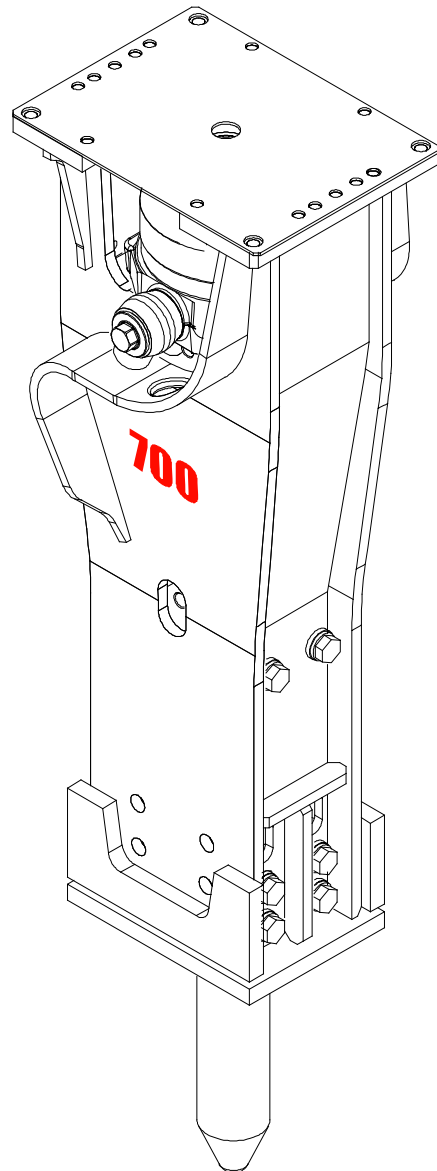

700

N/S : M700D - 50 000 ➔

x	??	CPN	Descriptions
10	1	86265048	Inflating screw
20	1	86241403	Ring
30	16	86492048	UNF 5/8", socket head screw
40	1	86487279	Upper flange
50	1	86634052	Diaphragm kit
60	1	86630324	Lower flange
• 70	1	86249810	Nylon ring
• 80	1	86275559	O'ring
90	1	86419280	Threaded plug
• 100	1	86349883	O'ring
110	11	86223542	Shim
120	1	86419298	Spring stop
130	1	86419272	Spring
140	1	86404308	Slide
150	1	86741485	Knee piece 1"1/4 NPTF including :
150a	1	86386805	(Threaded plug
• 160	2	86228970	O'ring
170	1	86419603	Threaded plug

	x	CPN	Descriptions
	??		
	180	1 86349941	Threaded plug
•	190	1 86349883	O'ringl
•	200	1 86375193	Lip seal
	210	1 86349958	Valve
	220	1 86373057	Spring
	230	1 86741485	Knee piece 1"1/4 NPTF including :
	230b	1 86386805	(Threaded plug
•	240	2 86228970	O'ring
	250	1 86419603	Threaded plug
	260	1 86487238	Back head including :
	260a	8 86256005	(Helicoil thread UNF 1"
	260b	1 86404290	(Liner
	260c	1 86223872	(Snap ring
	270	8 86447182	O'ring
	280	2 86499068	Valve
	290	2 86415239	Spring
•	300	4 86617826	Spring guide
	310	1 86570629	Distribution box
	320	1 86264926	O'ring
	330	1 86623709	Distributor
	340	1 86415148	Overpressure valve
	350	1 86415130	Slide

	x ??	CPN	Descriptions
360	1	86350006	Pin
370	1	86487337	Thrust piston guide
380	1	86487311	Thrust piston
390	1	86609559	Strike piston
400	1	86350014	Pin
410	1	86609096	Cylinder
• 420	1	86327152	O'ring
• 430	2	86603149	Lip seal
440	1	86512621	Plug

	x ??	CPN	Descriptions
450	1	86350014	Pin
460	1	86717923	Front guide including :
460a	1	86487394	(Upper chuck bushing
460b	1	86505047	(Lower chuck bushing
460c	1	86368297	(Pin
460d	2	86504198	(Plug
460e	2	86655321	(Snap ring
460f	2	86498417	(Elastic pin
460g	2	86498391	(Spring guide
460h	2	86570835	(Spring
460i	2	86498383	(Lock
460j	1	86353547	(Spring
460k	1	86477171	(Spring guide
460l	1	86285343	(Ball
460m	1	86606951	(Ball seat
470	2	86592094	Retaining pin
480	1	86345964	Plastic plug
490	4	86486701	Assembling bolt
500	4	86737012	Nut