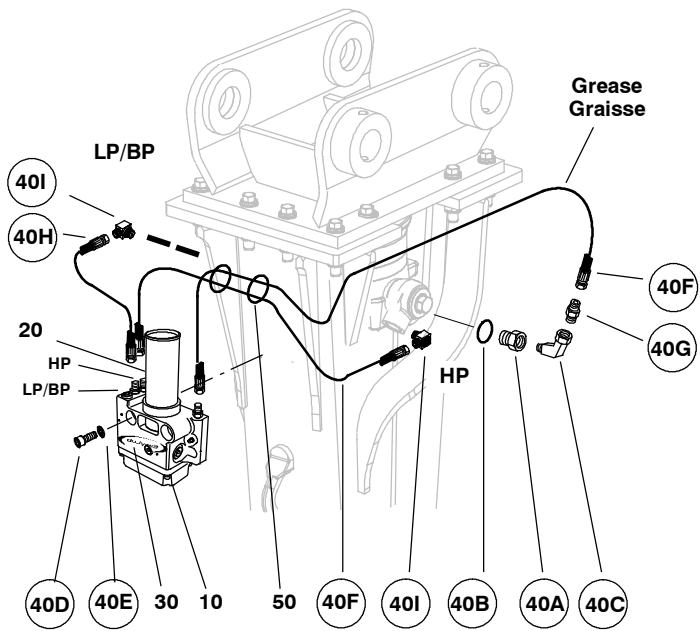

	x	CPN	Descriptions
	??		
10	1	86504792	Housing including :
10A	6	86486925	(Wearing plate
10B	12	86634086	(Washer "two mounted at a time"
10C	12	86605193	(UNF 1", hexa. screw
10D	2	86249067	(Helicoil thread UNF 5/8"
10E	2	86614039	(Plastic plug
20	2	86286606	Stop
30	12	86576345	UNF 3/4", hexa. screw
40	24	86633849	Washer
50	12	86576352	Nut
60	1	86473709	Threaded plug
70	1	86655354	Oiler
A	1	86506243	Housing repair kit

700

700MS

10

20

M700

86742277

	x	CPN	Descriptions
	??		
10	1	86603313	Lubricating pump
20	1	86614070	Grease cartridge
30	1	86619681	Sticker
40	1	86742400	Adaptation including :
40A	1	86683729	(Threaded plug
40B	1	86398153	(Ring
40C	1	95221040	(Adapter
40D	2	86614849	(UNF 5/8", socket head screw
40E	2	86384898	(Washer
40F	2	86614104	(Hose
40G	1	86623386	(Adapter
40H	1	86614112	(Hose
40I	2	86742079	(Swivel adapter
50	5	86260619	(Collar

86750510 - 15 /20
(07 / 2013) - rev 00

M700 MS

	x	CPN	Descriptions
	??		
10	1	86603313	Lubricating pump
20	1	86614070	Grease cartridge
30	1	86619681	Sticker
(40)	1	86742400	Adaptation including :
40A	1	86683729	(Adapter
40B	1	86398153	(Ring
40C	1	95221040	(Adapter
40D	2	86614849	(UNF 5/8", socket head screw
40E	2	86384898	(Washer
40F	2	86614104	(Hose
40G	1	86623386	(Adapter
40H	1	86614112	(Hose
40I	2	86742079	(Swivel adapter
50	5	86260619	(Collar