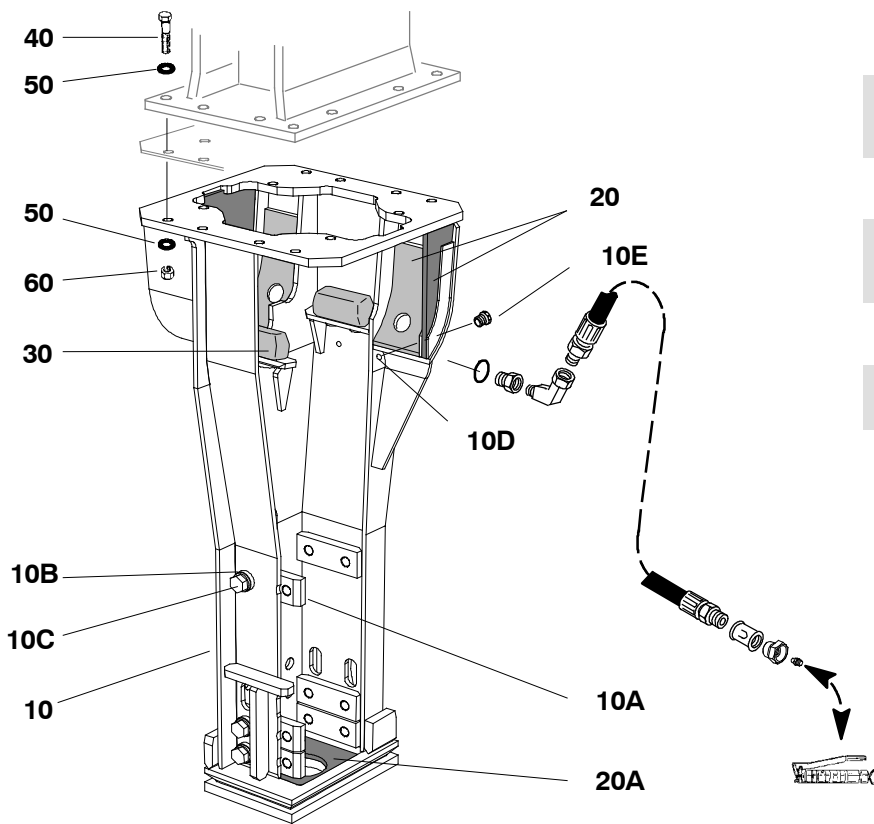

700MS

	x	CPN	Descriptions
	??		
10	1	86584109	Housing including :
10A	6	86486925	(Wearing plate
10B	12	86634086	(Washer "two mounted at a time"
10C	12	86605193	(UNF 1", hexa. screw
10D	2	86249067	(Helicoil thread UNF 5/8"
10E	2	86614039	(Plastic plug
20	1	86584794	Soundproofing kit including :
20A	1	86584604	(Soundproofing plate
30	2	86286606	Stop
40	12	86576345	UNF 3/4", hexa. screw
50	24	86633849	Washer
60	12	86576352	Nut