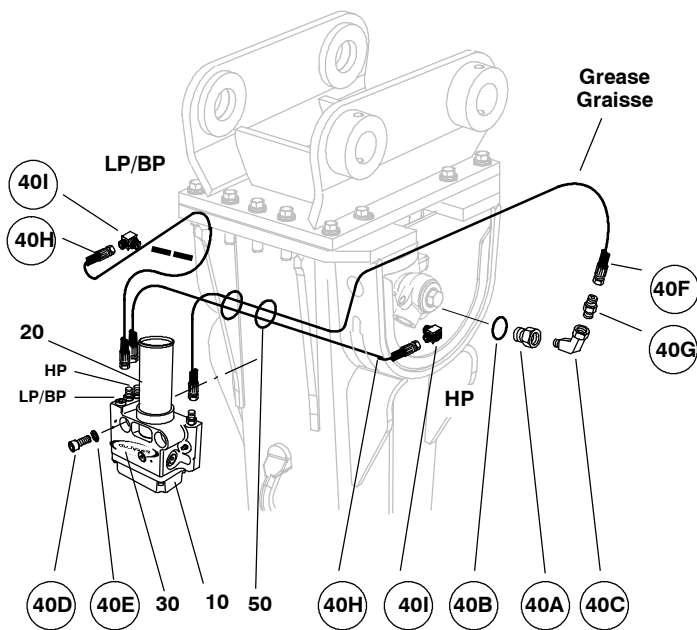

	x	CPN	Descriptions
	??		
10	1	86504792	Housing including :
10A	6	86486925	(Wearing plate
10B	12	86634086	(Washer "two mounted at a time"
10C	12	86605193	(UNF 1", hexa. screw
10D	2	86249067	(Helicoil thread UNF 5/8"
10E	2	86614039	(Plastic plug
20	2	86286606	Stop
30	12	86576345	UNF 3/4", hexa. screw
40	24	86633849	Washer
50	12	86576352	Nut
60	1	86473709	Threaded plug
70	1	86655354	Oiler
A	1	86506243	Housing repair kit

700

700MS

10

20

M700

86742277

	x	CPN	Descriptions
	??		
10	1	86603313	Lubricating pump
20	1	86614070	Grease cartridge
30	1	86619681	Sticker
40	1	86742400	Adaptation including :
40A	1	86683729	(Threaded plug
40B	1	86398153	(Ring
40C	1	95221040	(Adapter
40D	2	86614849	(UNF 5/8", socket head screw
40E	2	86384898	(Washer
40F	2	86614104	(Hose
40G	1	86623386	(Adapter
40H	1	86614112	(Hose
40I	2	86742079	(Swivel adapter
50	5	86260619	(Collar

86750510 - 15 /20
(07 / 2013) - rev 00

M700 MS

	x	CPN	Descriptions
	??		
10	1	86603313	Lubricating pump
20	1	86614070	Grease cartridge
30	1	86619681	Sticker
(40)	1	86742400	Adaptation including :
40A	1	86683729	(Adapter
40B	1	86398153	(Ring
40C	1	95221040	(Adapter
40D	2	86614849	(UNF 5/8", socket head screw
40E	2	86384898	(Washer
40F	2	86614104	(Hose
40G	1	86623386	(Adapter
40H	1	86614112	(Hose
40I	2	86742079	(Swivel adapter
50	5	86260619	(Collar