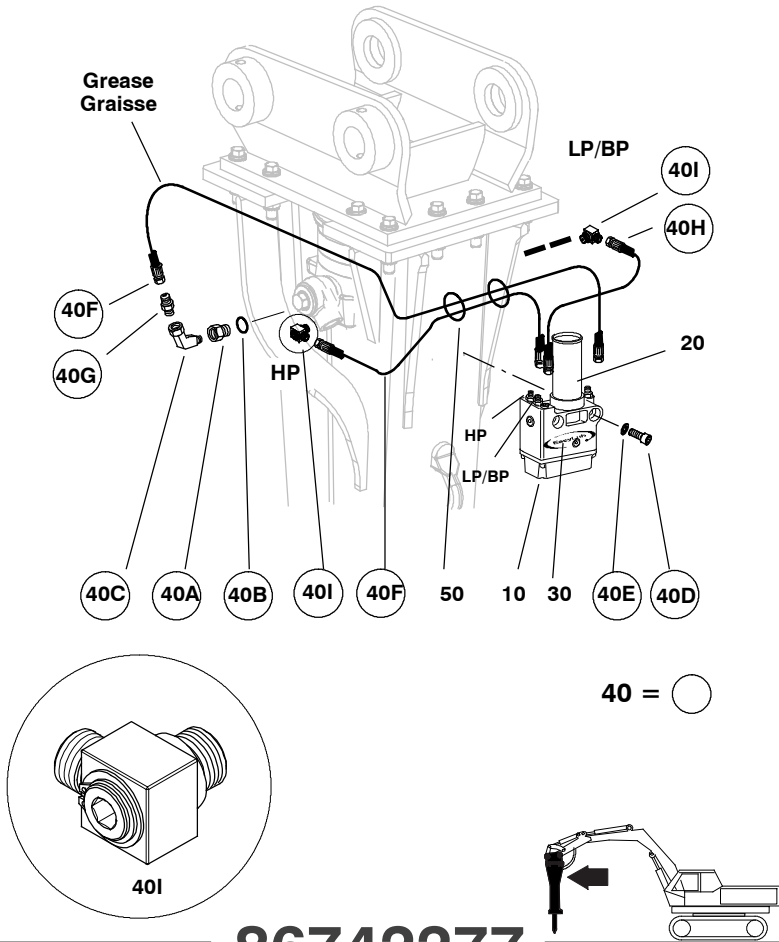

	x	CPN	Descriptions
	??		
10	1	86504792	Housing including :
10A	6	86486925	(Wearing plate
10B	12	86634086	(Washer "two mounted at a time"
10C	12	86605193	(UNF 1", hexa. screw
10D	2	86249067	(Helicoil thread UNF 5/8"
10E	2	86614039	(Plastic plug
20	2	86286606	Stop
30	12	86576345	UNF 3/4", hexa. screw
40	24	86633849	Washer
50	12	86576352	Nut
60	1	86473709	Threaded plug
70	1	86655354	Oiler
A	1	86506243	Housing repair kit

700MS

	x	CPN	Descriptions
	??		
10	1	86584109	Housing including :
10A	6	86486925	(Wearing plate
10B	12	86634086	(Washer "two mounted at a time"
10C	12	86605193	(UNF 1", hexa. screw
10D	2	86249067	(Helicoil thread UNF 5/8"
10E	2	86614039	(Plastic plug
20	1	86584794	Soundproofing kit including :
20A	1	86584604	(Soundproofing plate
30	2	86286606	Stop
40	12	86576345	UNF 3/4", hexa. screw
50	24	86633849	Washer
60	12	86576352	Nut

700

700MS

10

20

M700

86742277

	x	CPN	Descriptions
	??		
10	1	86603313	Lubricating pump
20	1	86614070	Grease cartridge
30	1	86619681	Sticker
40	1	86742400	Adaptation including :
40A	1	86683729	(Threaded plug
40B	1	86398153	(Ring
40C	1	95221040	(Adapter
40D	2	86614849	(UNF 5/8", socket head screw
40E	2	86384898	(Washer
40F	2	86614104	(Hose
40G	1	86623386	(Adapter
40H	1	86614112	(Hose
40I	2	86742079	(Swivel adapter
50	5	86260619	(Collar

86750510 - 15 /20
(07 / 2013) - rev 00

M700 MS

	x	CPN	Descriptions
	??		
10	1	86603313	Lubricating pump
20	1	86614070	Grease cartridge
30	1	86619681	Sticker
(40)	1	86742400	Adaptation including :
40A	1	86683729	(Adapter
40B	1	86398153	(Ring
40C	1	95221040	(Adapter
40D	2	86614849	(UNF 5/8", socket head screw
40E	2	86384898	(Washer
40F	2	86614104	(Hose
40G	1	86623386	(Adapter
40H	1	86614112	(Hose
40I	2	86742079	(Swivel adapter
50	5	86260619	(Collar