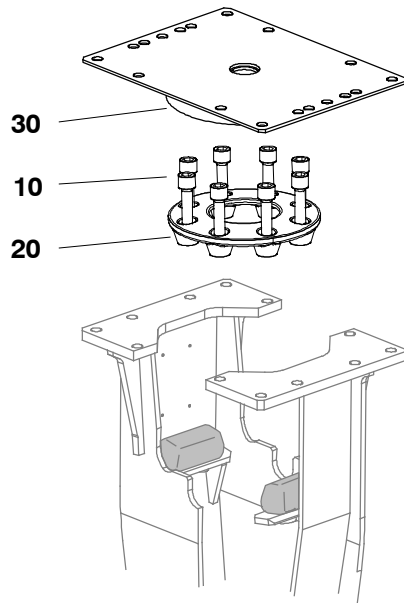

700

Standard housing

	x	CPN	Descriptions
	??		
10	8	86413937	UNF 1", socket head screw
20	1	86487204	Support disk
30	1	86367505	Shock absorber