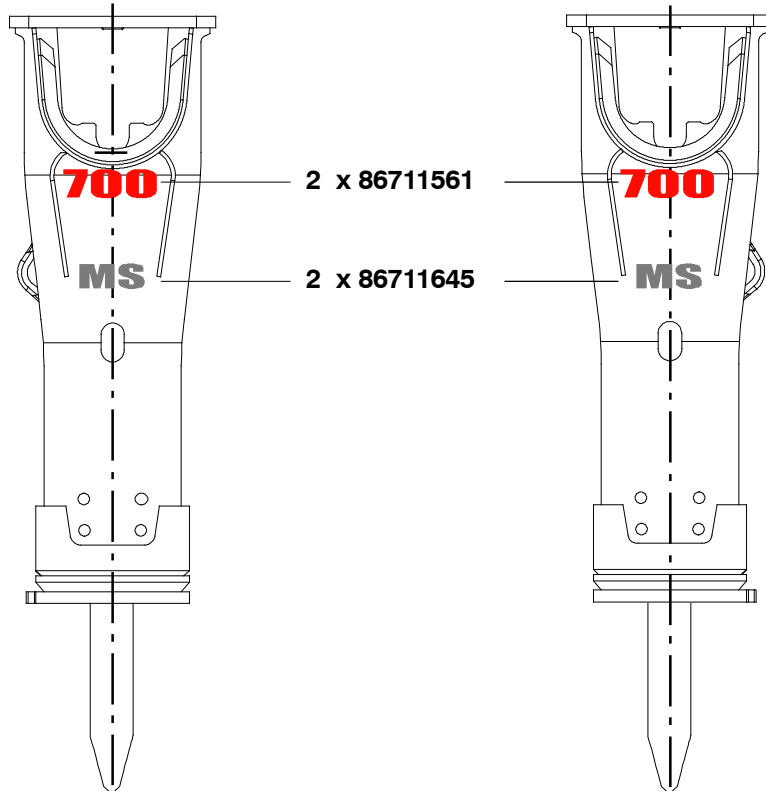

1 x 86641602