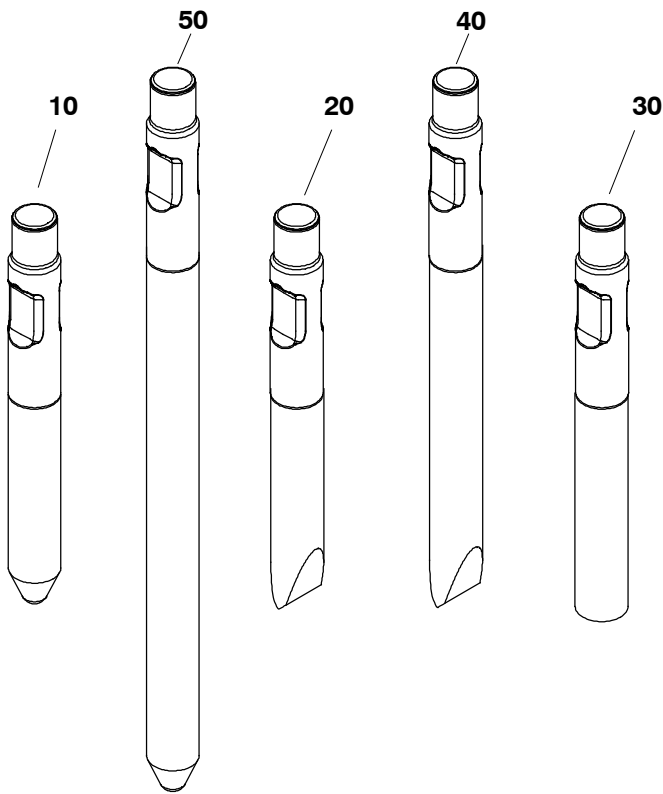

x ??	CPN	Description
10	1	86565652 Moil point
20	1	86565645 Chisel
30	1	86655081 Blunt tool
40	1	86644796 Chisel
50	1	86634482 Moil point