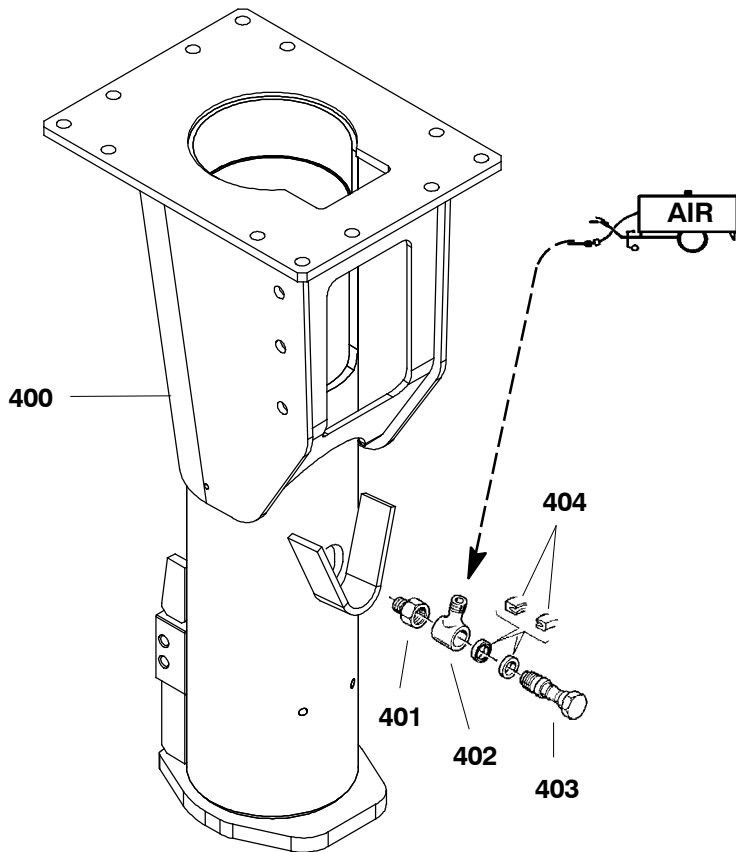

400	1 86694262	Housing
401	1 86475050	Adapter
402	1 86231651	Knee piece
403	1 86231644	Knee piece screw
404	2 86238466	Lip seal