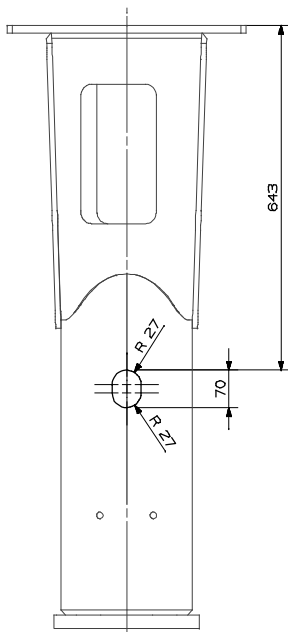

SC-50

N/S : A5T6 - 00101 ➔

	x ??	CPN	Description
	10	1	86580966 Plug
	20	1	86600632 Valve
	30	12	95847927 Screw
	40	1	86641537 Upper flange
	50	1	86654688 Diaphragm
	60	1	86671468 Lower flange
	70	1	86645215 Body
	80	10	86645231 Plug
•	90	10	86236296 O'ring
	100	1	86645249 Seal casing
•	110	1	86692316 Scraper seal
•	120	1	86644614 Seal
	130	1	86645256 Cylinder
•	140	1	86640976 Pin
	150	1	86645264 Distribution box
	160	1	86645272 Distribution cover
	170	1	86645280 Distributor
	180	1	86645298 Piston cover
	190	1	86418365 Plug
•	200	1	86644622 O'ring
•	210	1	86644630 Seal
•	220	8	86577152 O'ring
	230	1	86645306 Strike piston
	240	1	86689502 Bushing
	250	2	86687894 Retaining pin
	260	1	86653847 Plug
	270	2	95356960 Adaptor
	280	1	86345956 Plastic plug

x	CPN	Description
300	1 86671526	Housing

400	1 86694262	Housing
401	1 86475050	Adapter
402	1 86231651	Knee piece
403	1 86231644	Knee piece screw
404	2 86238466	Lip seal

x ??	CPN	Description
10	1	86565652 Moil point
20	1	86565645 Chisel
30	1	86655081 Blunt tool
40	1	86644796 Chisel
50	1	86634482 Moil point

60	1	86261328 Grease pump
70	1	86476314 Grease cartridge

80	1	86679529 Screw pack
----	---	---------------------

86646239

	x ??	CPN	Description
	10	1	86603313 Lubricating pump
	20	1	86646411 Adapt. on- board grease pump
	- 30	2	95848024 Screw
	- 40	3	86384898 Washer
	- 50	1	86646247 Plate
	- 60	1	86646254 Protection hood
	- 70	1	86580982 Screw
	- 80	3	86608908 Hose
	- 90	3	86608528 Adaptor
	- 100	5	86260619 Collar
	- 110	2	86640950 Screw

86654696

x ??	CPN	Description
10	1	86475050 Adapter
20	1	86231651 Knee piece
30	1	86231644 Knee piece screw
40	2	86238466 Lip seal
50	1	86654704 Gusset "to welded"

MONTABERT[®]

203 Route de Grenoble
CS 80097
69805 SAINT PRIEST
France