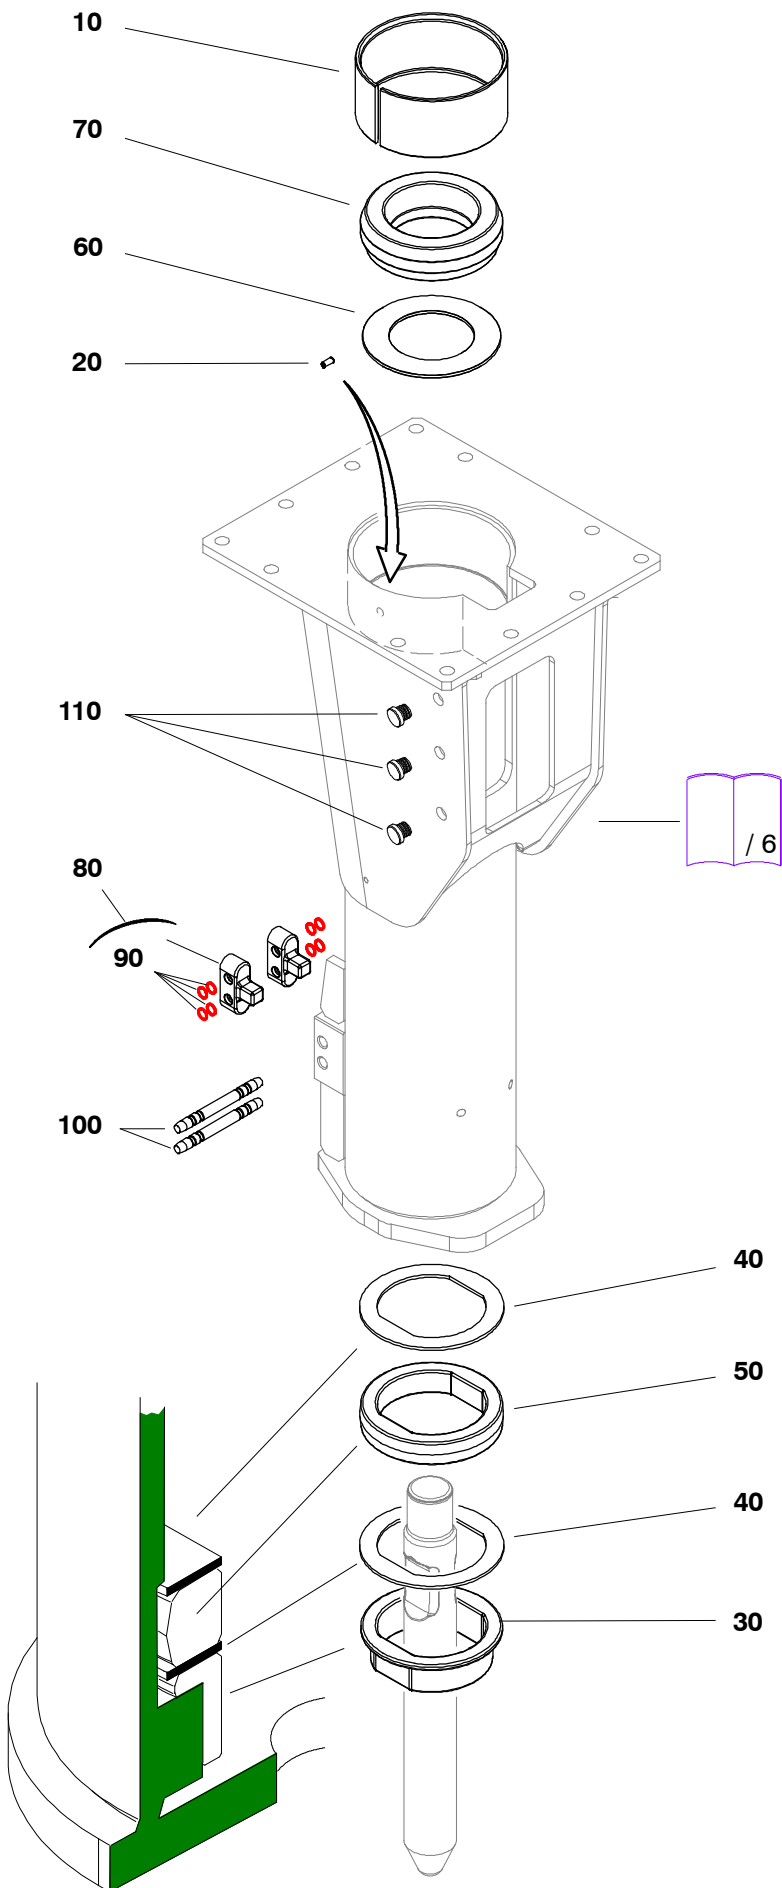

SC-50

N/S : A5T6 - 00101 ➔

	x ??	CPN	Description
	10	1	86580966 Plug
	20	1	86600632 Valve
	30	12	95847927 Screw
	40	1	86641537 Upper flange
	50	1	86654688 Diaphragm
	60	1	86671468 Lower flange
	70	1	86645215 Body
	80	10	86645231 Plug
•	90	10	86236296 O'ring
	100	1	86645249 Seal casing
•	110	1	86692316 Scraper seal
•	120	1	86644614 Seal
	130	1	86645256 Cylinder
•	140	1	86640976 Pin
	150	1	86645264 Distribution box
	160	1	86645272 Distribution cover
	170	1	86645280 Distributor
	180	1	86645298 Piston cover
	190	1	86418365 Plug
•	200	1	86644622 O'ring
•	210	1	86644630 Seal
•	220	8	86577152 O'ring
	230	1	86645306 Strike piston
	240	1	86689502 Bushing
	250	2	86687894 Retaining pin
	260	1	86653847 Plug
	270	2	95356960 Adaptor
	280	1	86345956 Plastic plug

x ??	CPN	Description
10	1	86671633 Pressure reg. block
20	6	86676970 Screw
30	1	86645918 Lining
40	3	86634649 O'ring
50	1	86670460 Slide
60	1	86605417 Spring
70	10	86719416 Shim
80	1	86645892 Plug
90	1	86309689 O'ring
100	3	86349982 Seal
110	2	86355906 Seal
120	3	86386885 Plug
130	1	86655354 Oiler
140	2	86484565 Plug

x ??	CPN	Description
10	1	86647187 Retainer clamp
20	1	86226768 Pin
30	1	86646130 Guiding ring
40	2	86646148 Support disk
50	1	86646163 Lower dampener
60	1	86646155 Support plate
70	1	86646189 Upper dampener
80	2	86654662 Stop cock
• -90	2x4	86645777 O'ring
100	2	86645785 Pin
110	3	86655255 Plastic plug

x	CPN	Description
300	1 86671526	Housing

400	1 86694262	Housing
401	1 86475050	Adapter
402	1 86231651	Knee piece
403	1 86231644	Knee piece screw
404	2 86238466	Lip seal

x ??	CPN	Description
10	1	86565652 Moil point
20	1	86565645 Chisel
30	1	86655081 Blunt tool
40	1	86644796 Chisel
50	1	86634482 Moil point