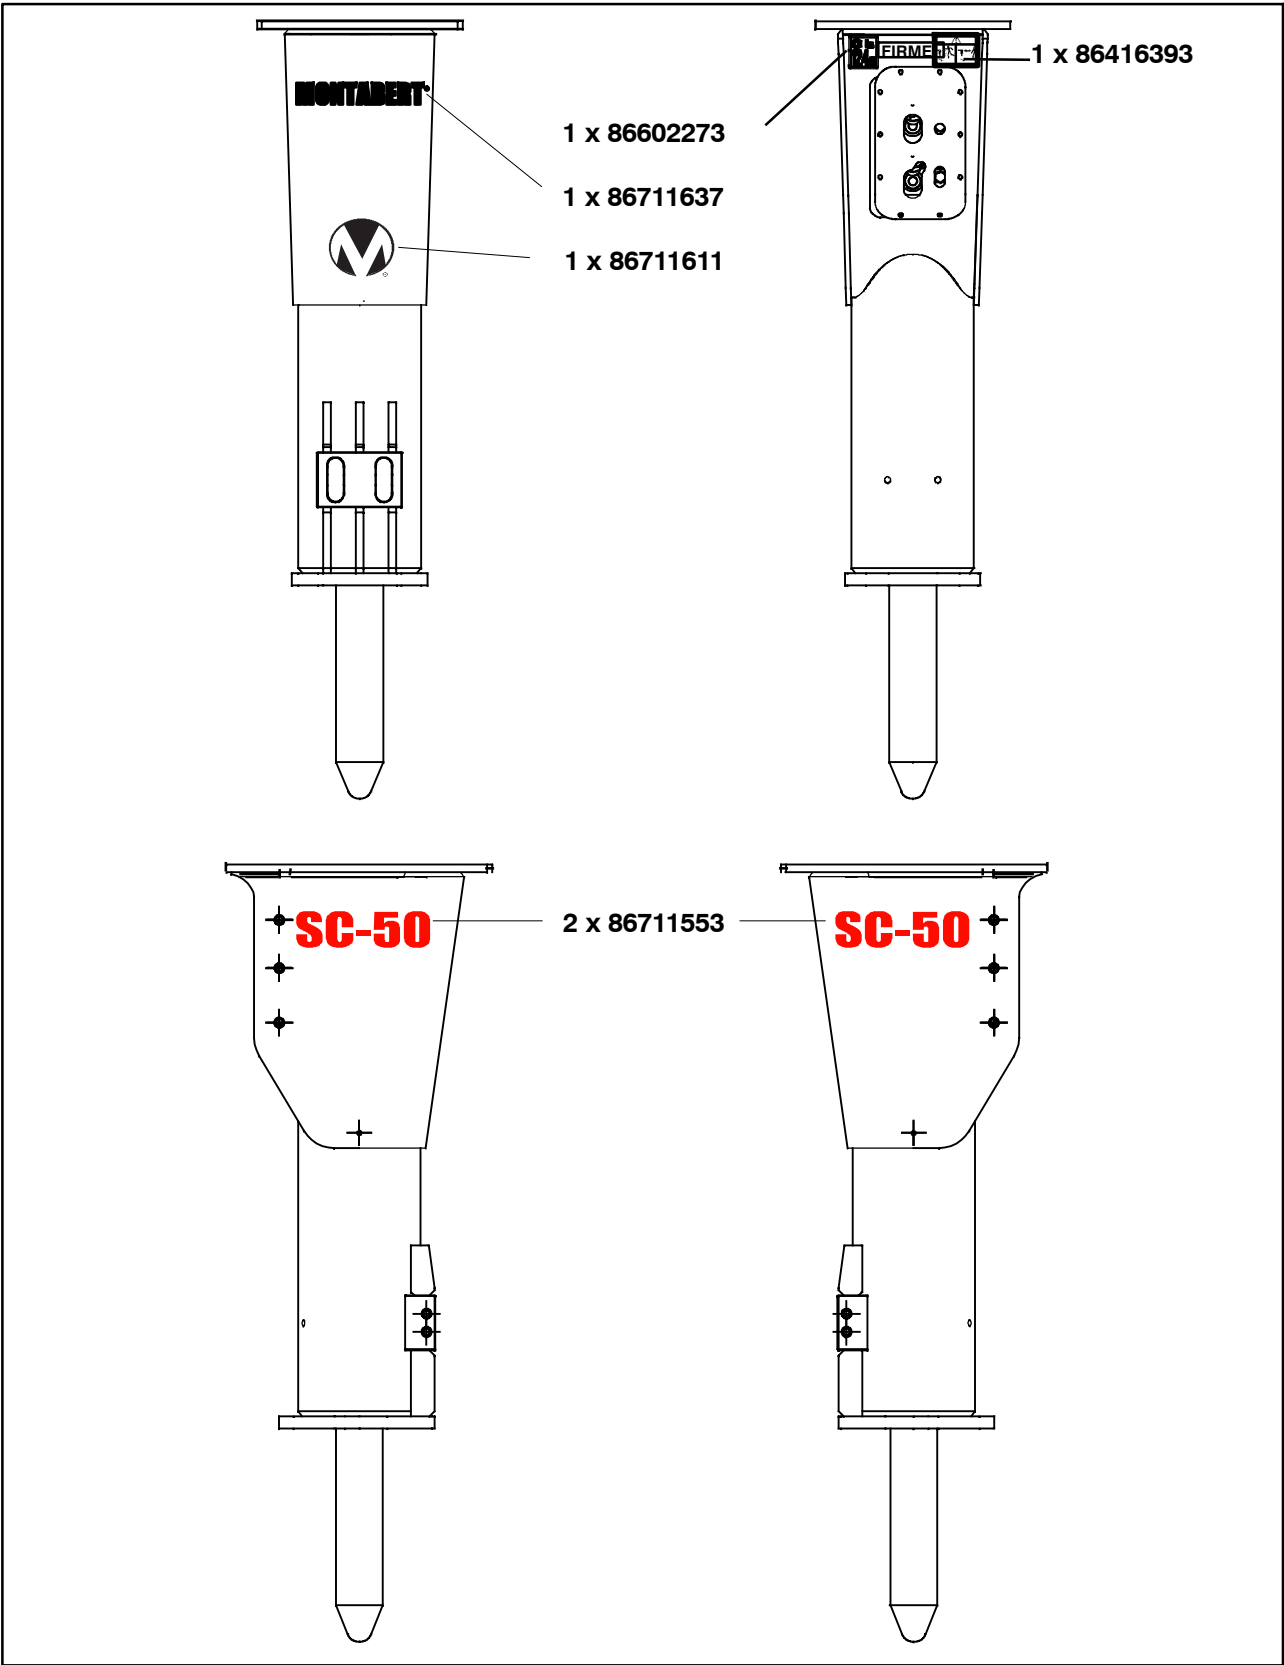

SC-50

N/S : A5T6 - 00101 ➔

	x ??	CPN	Description
	10	1	86580966 Plug
	20	1	86600632 Valve
	30	12	95847927 Screw
	40	1	86641537 Upper flange
	50	1	86654688 Diaphragm
	60	1	86671468 Lower flange
	70	1	86645215 Body
	80	10	86645231 Plug
•	90	10	86236296 O'ring
	100	1	86645249 Seal casing
•	110	1	86692316 Scraper seal
•	120	1	86644614 Seal
	130	1	86645256 Cylinder
•	140	1	86640976 Pin
	150	1	86645264 Distribution box
	160	1	86645272 Distribution cover
	170	1	86645280 Distributor
	180	1	86645298 Piston cover
	190	1	86418365 Plug
•	200	1	86644622 O'ring
•	210	1	86644630 Seal
•	220	8	86577152 O'ring
	230	1	86645306 Strike piston
	240	1	86689502 Bushing
	250	2	86687894 Retaining pin
	260	1	86653847 Plug
	270	2	95356960 Adaptor
	280	1	86345956 Plastic plug

x ??	CPN	Description
10	1	86671633 Pressure reg. block
20	6	86676970 Screw
30	1	86645918 Lining
40	3	86634649 O'ring
50	1	86670460 Slide
60	1	86605417 Spring
70	10	86719416 Shim
80	1	86645892 Plug
90	1	86309689 O'ring
100	3	86349982 Seal
110	2	86355906 Seal
120	3	86386885 Plug
130	1	86655354 Oiler
140	2	86484565 Plug

x ??	CPN	Description
10	1	86647187 Retainer clamp
20	1	86226768 Pin
30	1	86646130 Guiding ring
40	2	86646148 Support disk
50	1	86646163 Lower dampener
60	1	86646155 Support plate
70	1	86646189 Upper dampener
80	2	86654662 Stop cock
• -90	2x4	86645777 O'ring
100	2	86645785 Pin
110	3	86655255 Plastic plug

x	CPN	Description
300	1 86671526	Housing

400	1 86694262	Housing
401	1 86475050	Adapter
402	1 86231651	Knee piece
403	1 86231644	Knee piece screw
404	2 86238466	Lip seal

x ??	CPN	Description
10	1	86565652 Moil point
20	1	86565645 Chisel
30	1	86655081 Blunt tool
40	1	86644796 Chisel
50	1	86634482 Moil point