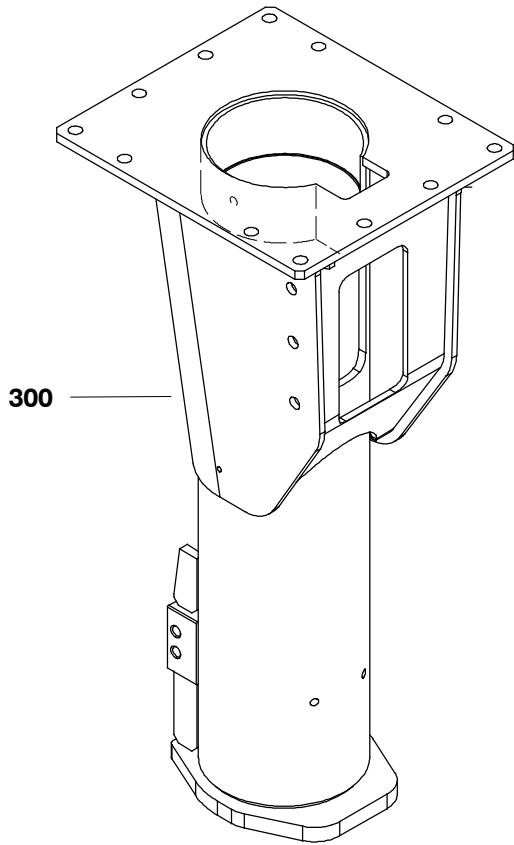

SC-50

N/S : A5T6 - 00101 ➔

	x ??	CPN	Description
	10	1	86580966 Plug
	20	1	86600632 Valve
	30	12	95847927 Screw
	40	1	86641537 Upper flange
	50	1	86654688 Diaphragm
	60	1	86671468 Lower flange
	70	1	86645215 Body
	80	10	86645231 Plug
•	90	10	86236296 O'ring
	100	1	86645249 Seal casing
•	110	1	86692316 Scraper seal
•	120	1	86644614 Seal
	130	1	86645256 Cylinder
•	140	1	86640976 Pin
	150	1	86645264 Distribution box
	160	1	86645272 Distribution cover
	170	1	86645280 Distributor
	180	1	86645298 Piston cover
	190	1	86418365 Plug
•	200	1	86644622 O'ring
•	210	1	86644630 Seal
•	220	8	86577152 O'ring
	230	1	86645306 Strike piston
	240	1	86689502 Bushing
	250	2	86687894 Retaining pin
	260	1	86653847 Plug
	270	2	95356960 Adaptor
	280	1	86345956 Plastic plug

x ??	CPN	Description
10	1	86671633 Pressure reg. block
20	6	86676970 Screw
30	1	86645918 Lining
40	3	86634649 O'ring
50	1	86670460 Slide
60	1	86605417 Spring
70	10	86719416 Shim
80	1	86645892 Plug
90	1	86309689 O'ring
100	3	86349982 Seal
110	2	86355906 Seal
120	3	86386885 Plug
130	1	86655354 Oiler
140	2	86484565 Plug

x ??	CPN	Description
10	1	86647187 Retainer clamp
20	1	86226768 Pin
30	1	86646130 Guiding ring
40	2	86646148 Support disk
50	1	86646163 Lower dampener
60	1	86646155 Support plate
70	1	86646189 Upper dampener
80	2	86654662 Stop cock
• -90	2x4	86645777 O'ring
100	2	86645785 Pin
110	3	86655255 Plastic plug