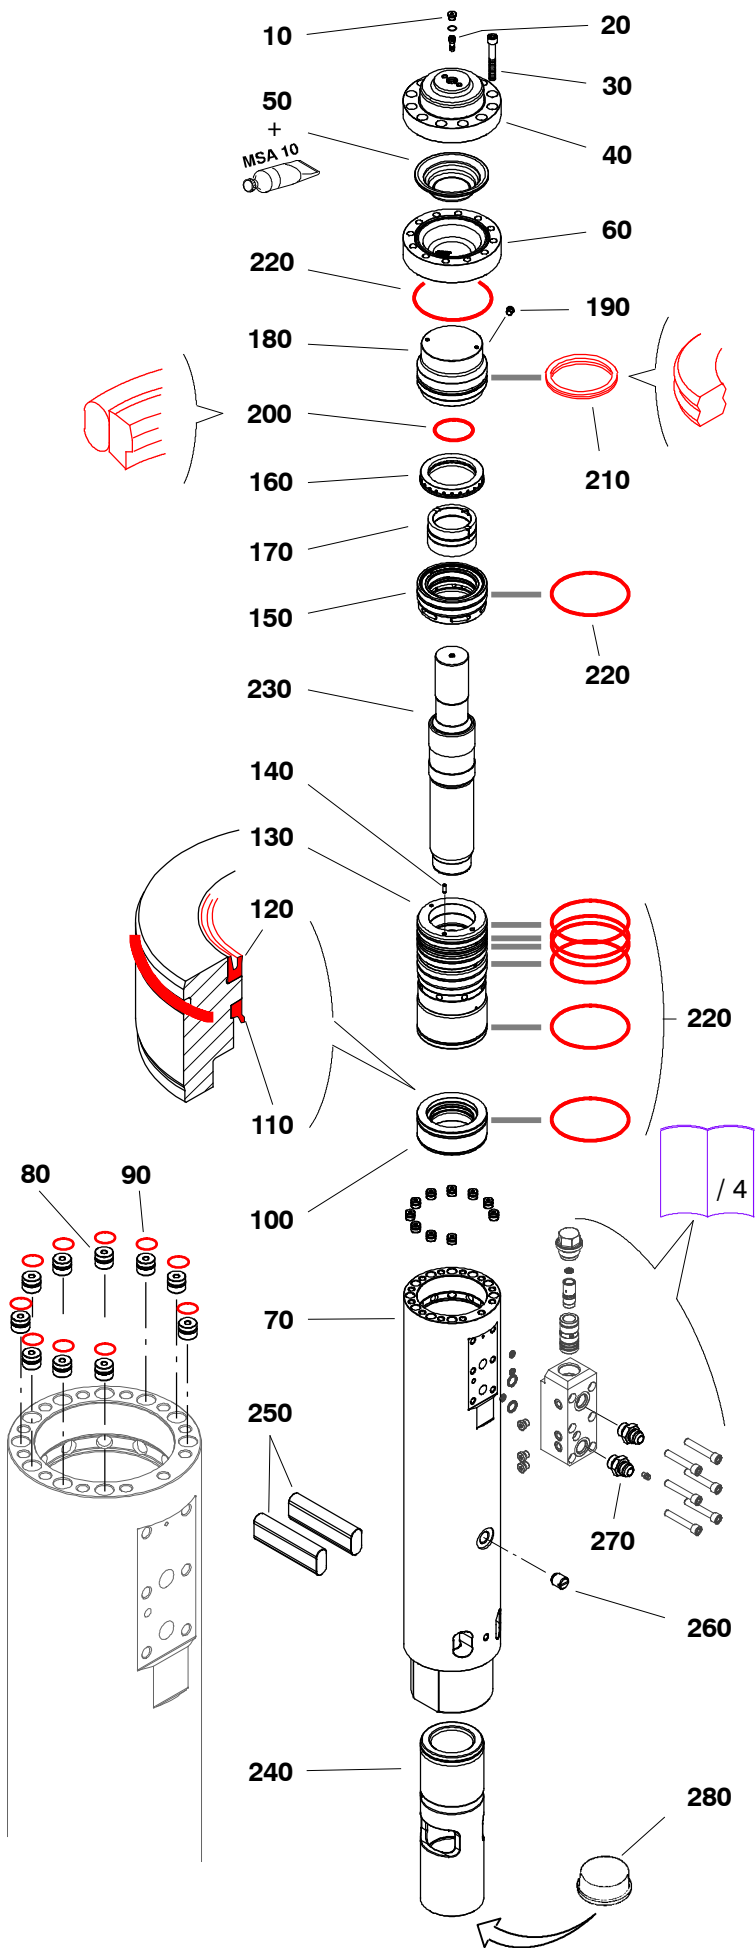

SC-50

N/S : A5T6 - 00101 ➔

	x ??	CPN	Description
	10	1	86580966 Plug
	20	1	86600632 Valve
	30	12	95847927 Screw
	40	1	86641537 Upper flange
	50	1	86654688 Diaphragm
	60	1	86671468 Lower flange
	70	1	86645215 Body
	80	10	86645231 Plug
•	90	10	86236296 O'ring
	100	1	86645249 Seal casing
•	110	1	86692316 Scraper seal
•	120	1	86644614 Seal
	130	1	86645256 Cylinder
•	140	1	86640976 Pin
	150	1	86645264 Distribution box
	160	1	86645272 Distribution cover
	170	1	86645280 Distributor
	180	1	86645298 Piston cover
	190	1	86418365 Plug
•	200	1	86644622 O'ring
•	210	1	86644630 Seal
•	220	8	86577152 O'ring
	230	1	86645306 Strike piston
	240	1	86689502 Bushing
	250	2	86687894 Retaining pin
	260	1	86653847 Plug
	270	2	95356960 Adaptor
	280	1	86345956 Plastic plug

x ??	CPN	Description
10	1	86671633 Pressure reg. block
20	6	86676970 Screw
30	1	86645918 Lining
40	3	86634649 O'ring
50	1	86670460 Slide
60	1	86605417 Spring
70	10	86719416 Shim
80	1	86645892 Plug
90	1	86309689 O'ring
100	3	86349982 Seal
110	2	86355906 Seal
120	3	86386885 Plug
130	1	86655354 Oiler
140	2	86484565 Plug

x ??	CPN	Description
10	1	86647187 Retainer clamp
20	1	86226768 Pin
30	1	86646130 Guiding ring
40	2	86646148 Support disk
50	1	86646163 Lower dampener
60	1	86646155 Support plate
70	1	86646189 Upper dampener
80	2	86654662 Stop cock
• -90	2x4	86645777 O'ring
100	2	86645785 Pin
110	3	86655255 Plastic plug

60	1	86261328 Grease pump
70	1	86476314 Grease cartridge

80	1	86679529 Screw pack
----	---	---------------------

86646239

	x ??	CPN	Description
	10	1	86603313 Lubricating pump
	20	1	86646411 Adapt. on- board grease pump
	- 30	2	95848024 Screw
	- 40	3	86384898 Washer
	- 50	1	86646247 Plate
	- 60	1	86646254 Protection hood
	- 70	1	86580982 Screw
	- 80	3	86608908 Hose
	- 90	3	86608528 Adaptor
	- 100	5	86260619 Collar
	- 110	2	86640950 Screw