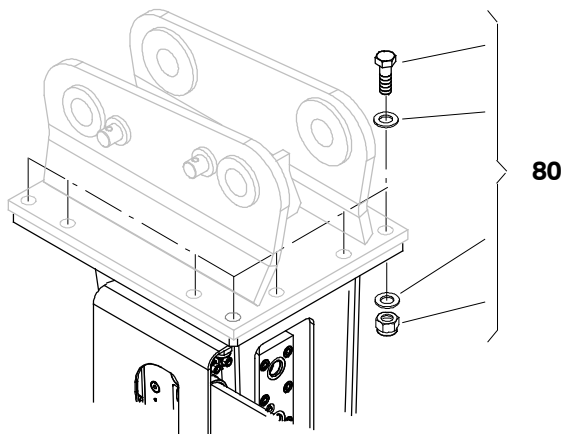

x	CPN	Description
300	1 86671526	Housing

400	1 86694262	Housing
401	1 86475050	Adapter
402	1 86231651	Knee piece
403	1 86231644	Knee piece screw
404	2 86238466	Lip seal

x ??	CPN	Description
10	1	86565652 Moil point
20	1	86565645 Chisel
30	1	86655081 Blunt tool
40	1	86644796 Chisel
50	1	86634482 Moil point

60	1	86261328 Grease pump
70	1	86476314 Grease cartridge

80	1	86679529 Screw pack
----	---	---------------------

86646239

	x ??	CPN	Description
	10	1	86603313 Lubricating pump
	20	1	86646411 Adapt. on- board grease pump
	- 30	2	95848024 Screw
	- 40	3	86384898 Washer
	- 50	1	86646247 Plate
	- 60	1	86646254 Protection hood
	- 70	1	86580982 Screw
	- 80	3	86608908 Hose
	- 90	3	86608528 Adaptor
	- 100	5	86260619 Collar
	- 110	2	86640950 Screw