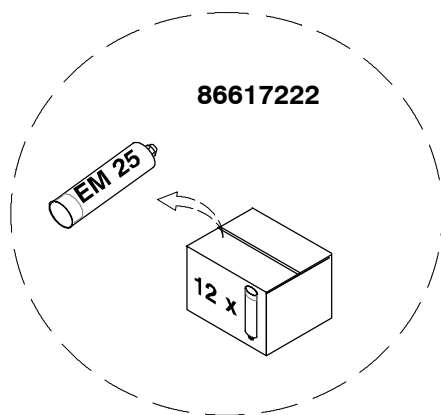

60	1	86261328 Grease pump
70	1	86476314 Grease cartridge

80	1	86679529 Screw pack
----	---	---------------------

86646239

	x ??	CPN	Description
	10	1	86603313 Lubricating pump
	20	1	86646411 Adapt. on- board grease pump
	- 30	2	95848024 Screw
	- 40	3	86384898 Washer
	- 50	1	86646247 Plate
	- 60	1	86646254 Protection hood
	- 70	1	86580982 Screw
	- 80	3	86608908 Hose
	- 90	3	86608528 Adaptor
	- 100	5	86260619 Collar
	- 110	2	86640950 Screw

86654696

x ??	CPN	Description
10	1	86475050 Adapter
20	1	86231651 Knee piece
30	1	86231644 Knee piece screw
40	2	86238466 Lip seal
50	1	86654704 Gusset "to welded"

MONTABERT[®]

203 Route de Grenoble
CS 80097
69805 SAINT PRIEST
France