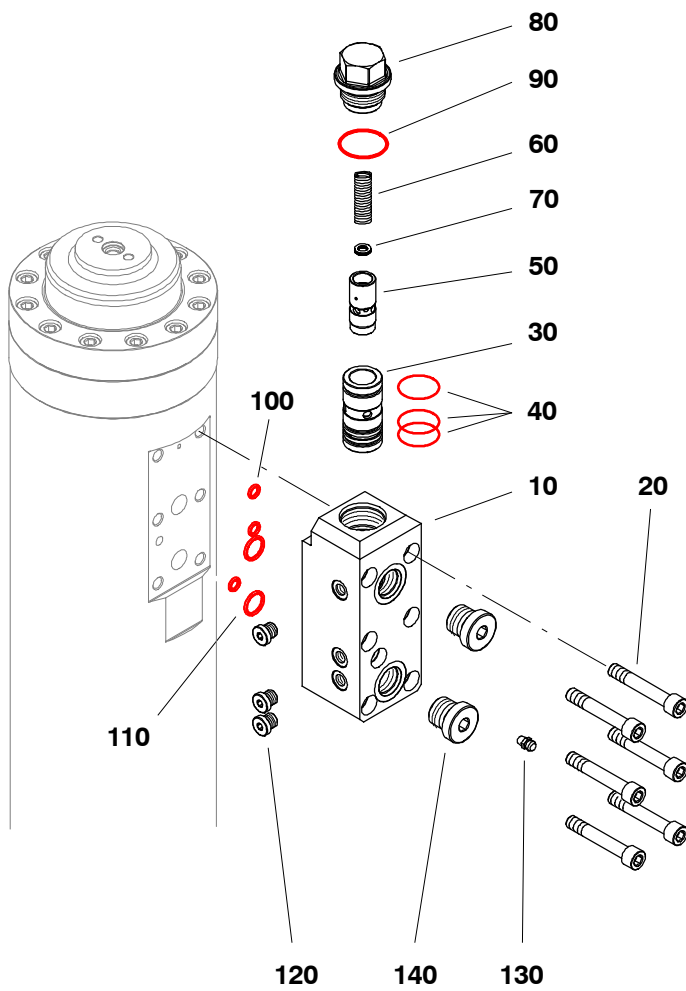

SC-50

N/S : A5T6 - 00101 ➔

	x ??	CPN	Description
	10	1	86580966 Plug
	20	1	86600632 Valve
	30	12	95847927 Screw
	40	1	86641537 Upper flange
	50	1	86654688 Diaphragm
	60	1	86671468 Lower flange
	70	1	86645215 Body
	80	10	86645231 Plug
•	90	10	86236296 O'ring
	100	1	86645249 Seal casing
•	110	1	86692316 Scraper seal
•	120	1	86644614 Seal
	130	1	86645256 Cylinder
•	140	1	86640976 Pin
	150	1	86645264 Distribution box
	160	1	86645272 Distribution cover
	170	1	86645280 Distributor
	180	1	86645298 Piston cover
	190	1	86418365 Plug
•	200	1	86644622 O'ring
•	210	1	86644630 Seal
•	220	8	86577152 O'ring
	230	1	86645306 Strike piston
	240	1	86689502 Bushing
	250	2	86687894 Retaining pin
	260	1	86653847 Plug
	270	2	95356960 Adaptor
	280	1	86345956 Plastic plug

x ??	CPN	Description
10	1	86671633 Pressure reg. block
20	6	86676970 Screw
30	1	86645918 Lining
40	3	86634649 O'ring
50	1	86670460 Slide
60	1	86605417 Spring
70	10	86719416 Shim
80	1	86645892 Plug
90	1	86309689 O'ring
100	3	86349982 Seal
110	2	86355906 Seal
120	3	86386885 Plug
130	1	86655354 Oiler
140	2	86484565 Plug

x ??	CPN	Description
10	1	86647187 Retainer clamp
20	1	86226768 Pin
30	1	86646130 Guiding ring
40	2	86646148 Support disk
50	1	86646163 Lower dampener
60	1	86646155 Support plate
70	1	86646189 Upper dampener
80	2	86654662 Stop cock
• -90	2x4	86645777 O'ring
100	2	86645785 Pin
110	3	86655255 Plastic plug

60	1	86261328 Grease pump
70	1	86476314 Grease cartridge

80	1	86679529 Screw pack
----	---	---------------------

86646239

	x ??	CPN	Description
	10	1	86603313 Lubricating pump
	20	1	86646411 Adapt. on- board grease pump
	- 30	2	95848024 Screw
	- 40	3	86384898 Washer
	- 50	1	86646247 Plate
	- 60	1	86646254 Protection hood
	- 70	1	86580982 Screw
	- 80	3	86608908 Hose
	- 90	3	86608528 Adaptor
	- 100	5	86260619 Collar
	- 110	2	86640950 Screw