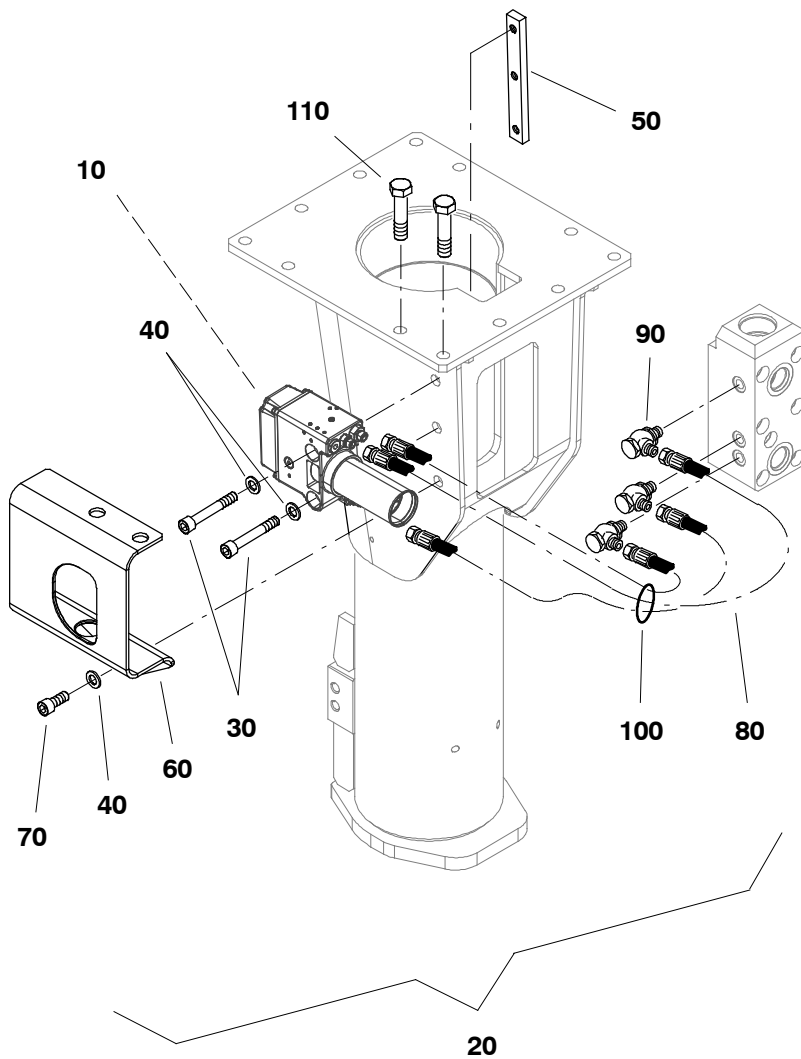

SC-50

N/S : A5T6 - 00101 ➔

	x ??	CPN	Description
	10	1	86580966 Plug
	20	1	86600632 Valve
	30	12	95847927 Screw
	40	1	86641537 Upper flange
	50	1	86654688 Diaphragm
	60	1	86671468 Lower flange
	70	1	86645215 Body
	80	10	86645231 Plug
•	90	10	86236296 O'ring
	100	1	86645249 Seal casing
•	110	1	86692316 Scraper seal
•	120	1	86644614 Seal
	130	1	86645256 Cylinder
•	140	1	86640976 Pin
	150	1	86645264 Distribution box
	160	1	86645272 Distribution cover
	170	1	86645280 Distributor
	180	1	86645298 Piston cover
	190	1	86418365 Plug
•	200	1	86644622 O'ring
•	210	1	86644630 Seal
•	220	8	86577152 O'ring
	230	1	86645306 Strike piston
	240	1	86689502 Bushing
	250	2	86687894 Retaining pin
	260	1	86653847 Plug
	270	2	95356960 Adaptor
	280	1	86345956 Plastic plug

x	CPN	Description
300	1 86671526	Housing

400	1 86694262	Housing
401	1 86475050	Adapter
402	1 86231651	Knee piece
403	1 86231644	Knee piece screw
404	2 86238466	Lip seal

x ??	CPN	Description
10	1	86565652 Moil point
20	1	86565645 Chisel
30	1	86655081 Blunt tool
40	1	86644796 Chisel
50	1	86634482 Moil point

60	1	86261328 Grease pump
70	1	86476314 Grease cartridge

80	1	86679529 Screw pack
----	---	---------------------

86646239

	x ??	CPN	Description
	10	1	86603313 Lubricating pump
	20	1	86646411 Adapt. on- board grease pump
	- 30	2	95848024 Screw
	- 40	3	86384898 Washer
	- 50	1	86646247 Plate
	- 60	1	86646254 Protection hood
	- 70	1	86580982 Screw
	- 80	3	86608908 Hose
	- 90	3	86608528 Adaptor
	- 100	5	86260619 Collar
	- 110	2	86640950 Screw

86654696

x ??	CPN	Description
10	1	86475050 Adapter
20	1	86231651 Knee piece
30	1	86231644 Knee piece screw
40	2	86238466 Lip seal
50	1	86654704 Gusset "to welded"

MONTABERT[®]

203 Route de Grenoble
CS 80097
69805 SAINT PRIEST
France