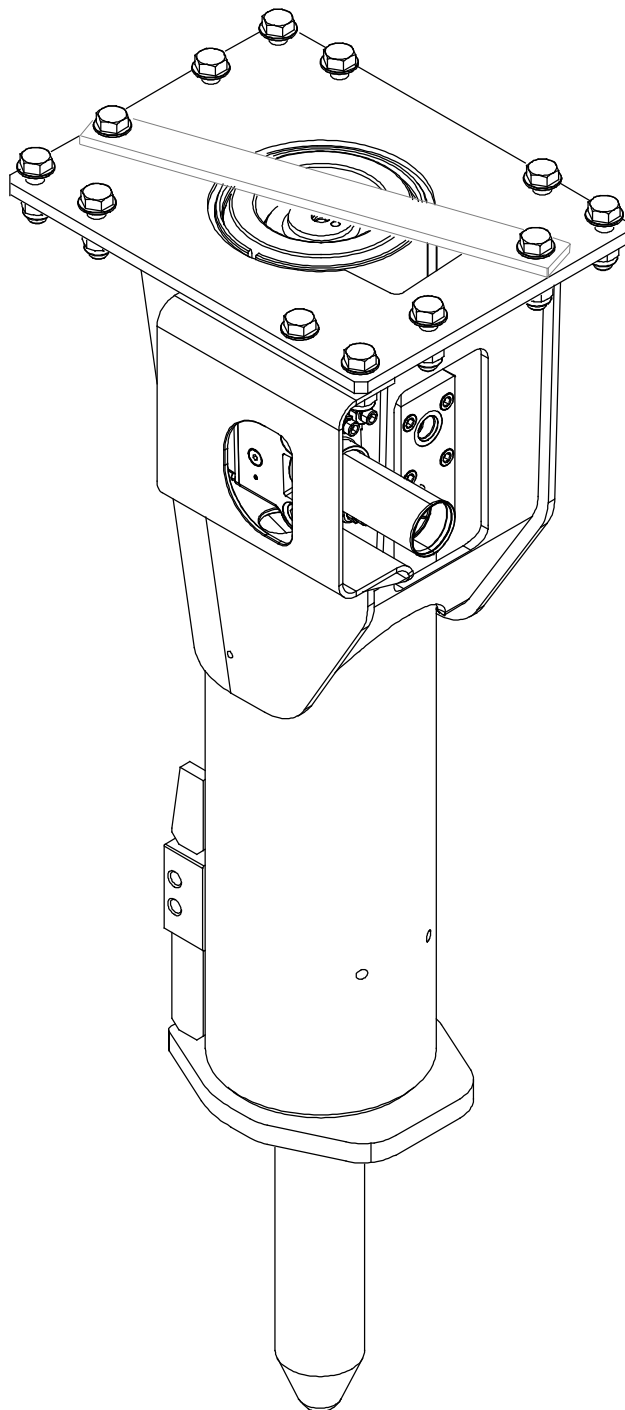

SC-50

N/S : A5T6 - 00101 ➔

	x ??	CPN	Description
	10	1	86580966 Plug
	20	1	86600632 Valve
	30	12	95847927 Screw
	40	1	86641537 Upper flange
	50	1	86654688 Diaphragm
	60	1	86671468 Lower flange
	70	1	86645215 Body
	80	10	86645231 Plug
•	90	10	86236296 O'ring
	100	1	86645249 Seal casing
•	110	1	86692316 Scraper seal
•	120	1	86644614 Seal
	130	1	86645256 Cylinder
•	140	1	86640976 Pin
	150	1	86645264 Distribution box
	160	1	86645272 Distribution cover
	170	1	86645280 Distributor
	180	1	86645298 Piston cover
	190	1	86418365 Plug
•	200	1	86644622 O'ring
•	210	1	86644630 Seal
•	220	8	86577152 O'ring
	230	1	86645306 Strike piston
	240	1	86689502 Bushing
	250	2	86687894 Retaining pin
	260	1	86653847 Plug
	270	2	95356960 Adaptor
	280	1	86345956 Plastic plug

x ??	CPN	Description
10	1	86671633 Pressure reg. block
20	6	86676970 Screw
30	1	86645918 Lining
40	3	86634649 O'ring
50	1	86670460 Slide
60	1	86605417 Spring
70	10	86719416 Shim
80	1	86645892 Plug
90	1	86309689 O'ring
100	3	86349982 Seal
110	2	86355906 Seal
120	3	86386885 Plug
130	1	86655354 Oiler
140	2	86484565 Plug

x ??	CPN	Description
10	1	86647187 Retainer clamp
20	1	86226768 Pin
30	1	86646130 Guiding ring
40	2	86646148 Support disk
50	1	86646163 Lower dampener
60	1	86646155 Support plate
70	1	86646189 Upper dampener
80	2	86654662 Stop cock
• -90	2x4	86645777 O'ring
100	2	86645785 Pin
110	3	86655255 Plastic plug

x	CPN	Description
300	1 86671526	Housing

400	1 86694262	Housing
401	1 86475050	Adapter
402	1 86231651	Knee piece
403	1 86231644	Knee piece screw
404	2 86238466	Lip seal

x ??	CPN	Description
10	1	86565652 Moil point
20	1	86565645 Chisel
30	1	86655081 Blunt tool
40	1	86644796 Chisel
50	1	86634482 Moil point