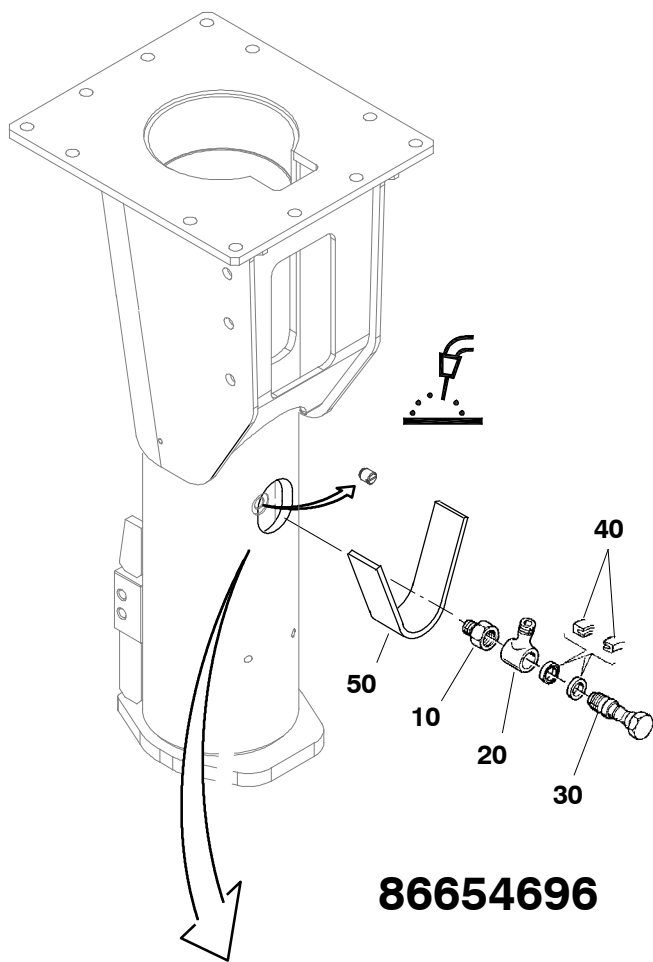

SC-50

N/S : A5T6 - 00101 ➔

	x ??	CPN	Description
	10	1	86580966 Plug
	20	1	86600632 Valve
	30	12	95847927 Screw
	40	1	86641537 Upper flange
	50	1	86654688 Diaphragm
	60	1	86671468 Lower flange
	70	1	86645215 Body
	80	10	86645231 Plug
•	90	10	86236296 O'ring
	100	1	86645249 Seal casing
•	110	1	86692316 Scraper seal
•	120	1	86644614 Seal
	130	1	86645256 Cylinder
•	140	1	86640976 Pin
	150	1	86645264 Distribution box
	160	1	86645272 Distribution cover
	170	1	86645280 Distributor
	180	1	86645298 Piston cover
	190	1	86418365 Plug
•	200	1	86644622 O'ring
•	210	1	86644630 Seal
•	220	8	86577152 O'ring
	230	1	86645306 Strike piston
	240	1	86689502 Bushing
	250	2	86687894 Retaining pin
	260	1	86653847 Plug
	270	2	95356960 Adaptor
	280	1	86345956 Plastic plug

x	CPN	Description
300	1 86671526	Housing

400	1 86694262	Housing
401	1 86475050	Adapter
402	1 86231651	Knee piece
403	1 86231644	Knee piece screw
404	2 86238466	Lip seal

x ??	CPN	Description
10	1	86565652 Moil point
20	1	86565645 Chisel
30	1	86655081 Blunt tool
40	1	86644796 Chisel
50	1	86634482 Moil point

60	1	86261328 Grease pump
70	1	86476314 Grease cartridge

80	1	86679529 Screw pack
----	---	---------------------

86646239

	x ??	CPN	Description
	10	1	86603313 Lubricating pump
	20	1	86646411 Adapt. on- board grease pump
	- 30	2	95848024 Screw
	- 40	3	86384898 Washer
	- 50	1	86646247 Plate
	- 60	1	86646254 Protection hood
	- 70	1	86580982 Screw
	- 80	3	86608908 Hose
	- 90	3	86608528 Adaptor
	- 100	5	86260619 Collar
	- 110	2	86640950 Screw

86654696

x ??	CPN	Description
10	1	86475050 Adapter
20	1	86231651 Knee piece
30	1	86231644 Knee piece screw
40	2	86238466 Lip seal
50	1	86654704 Gusset "to welded"

MONTABERT[®]

203 Route de Grenoble
CS 80097
69805 SAINT PRIEST
France