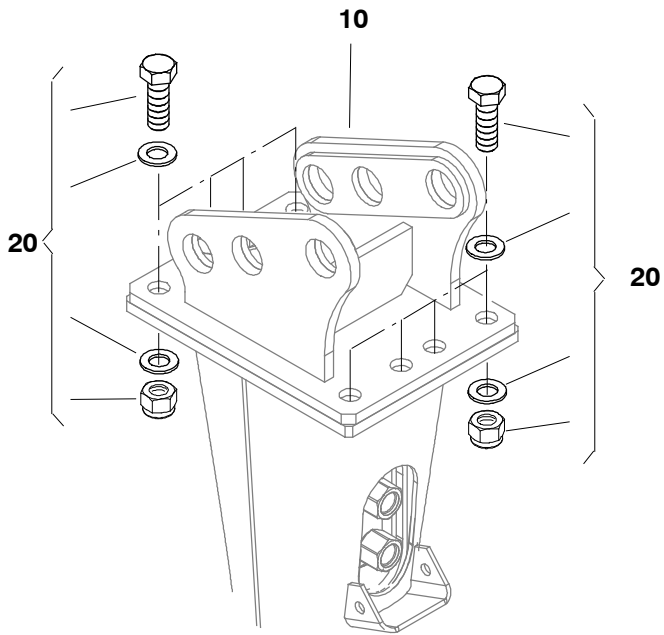

SC-8

N/S : A01Q 00100 ▶

Clip- Bucket

Clip- Ram

	x	CPN	Description
	??		
10	1	86580966	Plug
20	1	86600632	Valve
30	10	86610920	Screw
40	1	86631074	Upper flange
50	1	86633922	Diaphragm
60	1	86631066	Lower flange
• 70	6	86349982	Seal
• 80	8	86238201	O'ring
90	1	86631132	Piston cover
• 100	1	86632643	Seal
• 110	1	86632650	Seal
120	1	86631058	Pressure regulation valve
130	1	86631041	Distribution cover
140	1	86631025	Distributor
150	1	86631017	Distributor box
160	1	86630985	Strike piston
170	1	86640968	Pin
180	1	86630993	Cylinder
• 190	1	86632668	Seal
• 200	1	86632676	Scraper seal
210	1	86631009	Seal casing
220	1	86631116	Body
230	1	86655354	Oiler
240	1	86631090	Retaining pin
250	1	86631033	Bushing
260	2	86626900	Adaptor
270	2	86418357	Plug
280	1	86528510	Plug

	x	CPN	Description
	??		
10	1	86631108	Housing
20	1	86631173	Upper dampener
30	1	86631124	Bearing plate
40	1	86631165	Lower dampener
50	1	86631157	Retainer clamp
60	1	86634581	Chek device

1 x 86641594

x ??	CPN	Description
10	1 86631918	Pyramidal point
20	1 86631900	Chisel
30	1 86638566	Blunt

40	1 86261328	Handle greasing pump
50	1 86476314	Grease cartridge

	x	CPN	Description
	??		
10	1	86635463	Pin
20	1	86641057	Pin
30	1	86227675	Pin

	x	CPN	Description
10	1	86635802	Clip ram frame
- 20	1	86246279	Pin
- 30	1	86637303	Chain
40	1	86635836	Clip ram ring
50	1	86635810	Clip ram base plate

Clip-Ram

x	CPN	Description
---	-----	-------------

10	1	86622701 Fixing cap
----	---	---------------------

20	1	86657194 Screw pack
----	---	---------------------

30	1	86636586 Hose protection
----	---	--------------------------