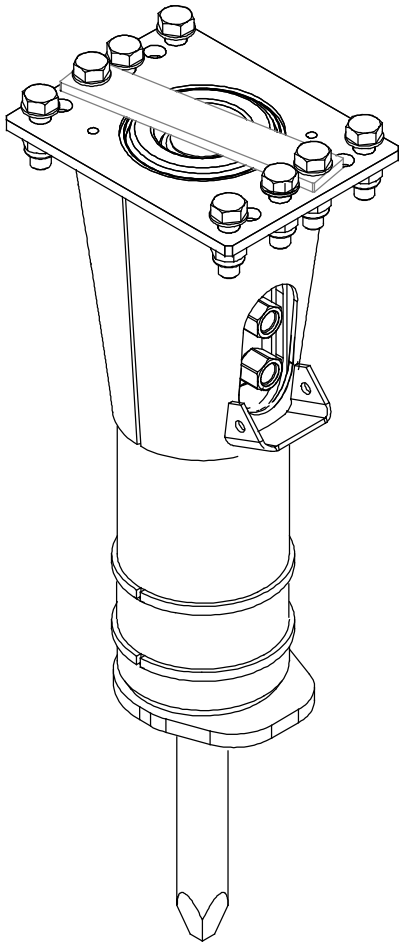

SC-8

N/S : A01Q 00100 ▶

Clip- Bucket

Clip- Ram

	x	CPN	Description
	??		
10	1	86580966	Plug
20	1	86600632	Valve
30	10	86610920	Screw
40	1	86631074	Upper flange
50	1	86633922	Diaphragm
60	1	86631066	Lower flange
• 70	6	86349982	Seal
• 80	8	86238201	O'ring
90	1	86631132	Piston cover
• 100	1	86632643	Seal
• 110	1	86632650	Seal
120	1	86631058	Pressure regulation valve
130	1	86631041	Distribution cover
140	1	86631025	Distributor
150	1	86631017	Distributor box
160	1	86630985	Strike piston
170	1	86640968	Pin
180	1	86630993	Cylinder
• 190	1	86632668	Seal
• 200	1	86632676	Scraper seal
210	1	86631009	Seal casing
220	1	86631116	Body
230	1	86655354	Oiler
240	1	86631090	Retaining pin
250	1	86631033	Bushing
260	2	86626900	Adaptor
270	2	86418357	Plug
280	1	86528510	Plug

	x	CPN	Description
	??		
10	1	86631108	Housing
20	1	86631173	Upper dampener
30	1	86631124	Bearing plate
40	1	86631165	Lower dampener
50	1	86631157	Retainer clamp
60	1	86634581	Chek device

1 x 86641594

x ??	CPN	Description
10	1 86631918	Pyramidal point
20	1 86631900	Chisel
30	1 86638566	Blunt

40	1 86261328	Handle greasing pump
50	1 86476314	Grease cartridge

	x	CPN	Description
	??		
10	1	86635463	Pin
20	1	86641057	Pin
30	1	86227675	Pin

	x	CPN	Description
10	1	86635802	Clip ram frame
- 20	1	86246279	Pin
- 30	1	86637303	Chain
40	1	86635836	Clip ram ring
50	1	86635810	Clip ram base plate

Clip-Ram

x	CPN	Description
---	-----	-------------

10	1	86622701 Fixing cap
----	---	---------------------

20	1	86657194 Screw pack
----	---	---------------------

30	1	86636586 Hose protection
----	---	--------------------------