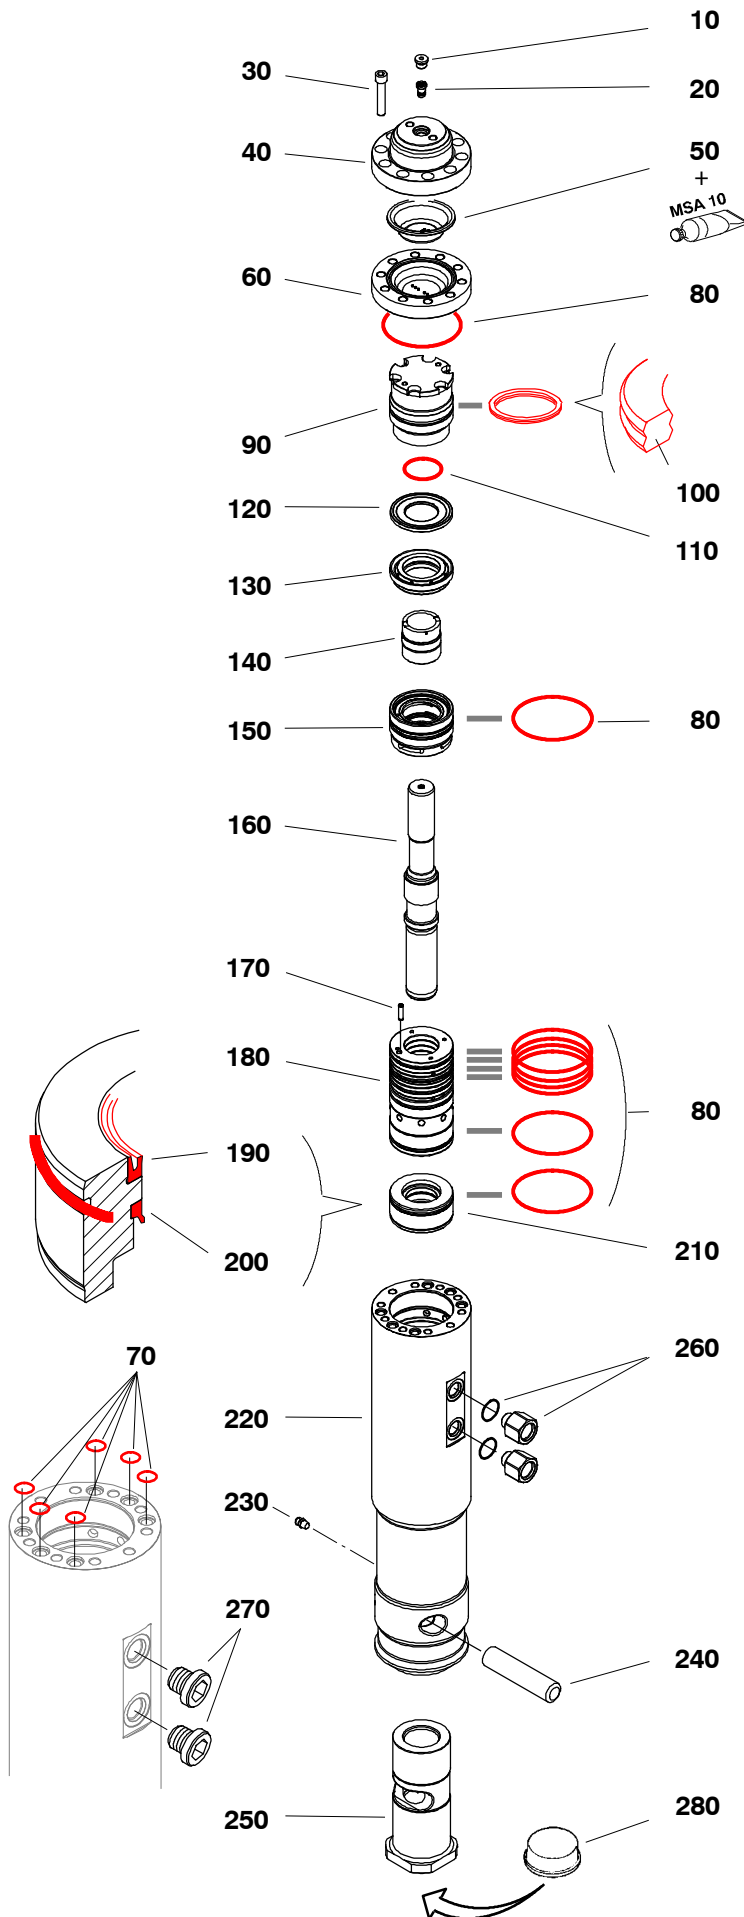

SC-8

N/S : A01Q 00100 ▶

Clip- Bucket

Clip- Ram

	x	CPN	Description
	??		
10	1	86580966	Plug
20	1	86600632	Valve
30	10	86610920	Screw
40	1	86631074	Upper flange
50	1	86633922	Diaphragm
60	1	86631066	Lower flange
• 70	6	86349982	Seal
• 80	8	86238201	O'ring
90	1	86631132	Piston cover
• 100	1	86632643	Seal
• 110	1	86632650	Seal
120	1	86631058	Pressure regulation valve
130	1	86631041	Distribution cover
140	1	86631025	Distributor
150	1	86631017	Distributor box
160	1	86630985	Strike piston
170	1	86640968	Pin
180	1	86630993	Cylinder
• 190	1	86632668	Seal
• 200	1	86632676	Scraper seal
210	1	86631009	Seal casing
220	1	86631116	Body
230	1	86655354	Oiler
240	1	86631090	Retaining pin
250	1	86631033	Bushing
260	2	86626900	Adaptor
270	2	86418357	Plug
280	1	86528510	Plug

	x	CPN	Description
	??		
10	1	86631108	Housing
20	1	86631173	Upper dampener
30	1	86631124	Bearing plate
40	1	86631165	Lower dampener
50	1	86631157	Retainer clamp
60	1	86634581	Chek device

1 x 86641594

x ??	CPN	Description
10	1 86631918	Pyramidal point
20	1 86631900	Chisel
30	1 86638566	Blunt

40	1 86261328	Handle greasing pump
50	1 86476314	Grease cartridge

	x	CPN	Description
	??		
10	1	86635463	Pin
20	1	86641057	Pin
30	1	86227675	Pin

	x	CPN	Description
10	1	86635802	Clip ram frame
- 20	1	86246279	Pin
- 30	1	86637303	Chain
40	1	86635836	Clip ram ring
50	1	86635810	Clip ram base plate

Clip-Ram

x	CPN	Description
---	-----	-------------

10	1	86622701 Fixing cap
----	---	---------------------

20	1	86657194 Screw pack
----	---	---------------------

30	1	86636586 Hose protection
----	---	--------------------------