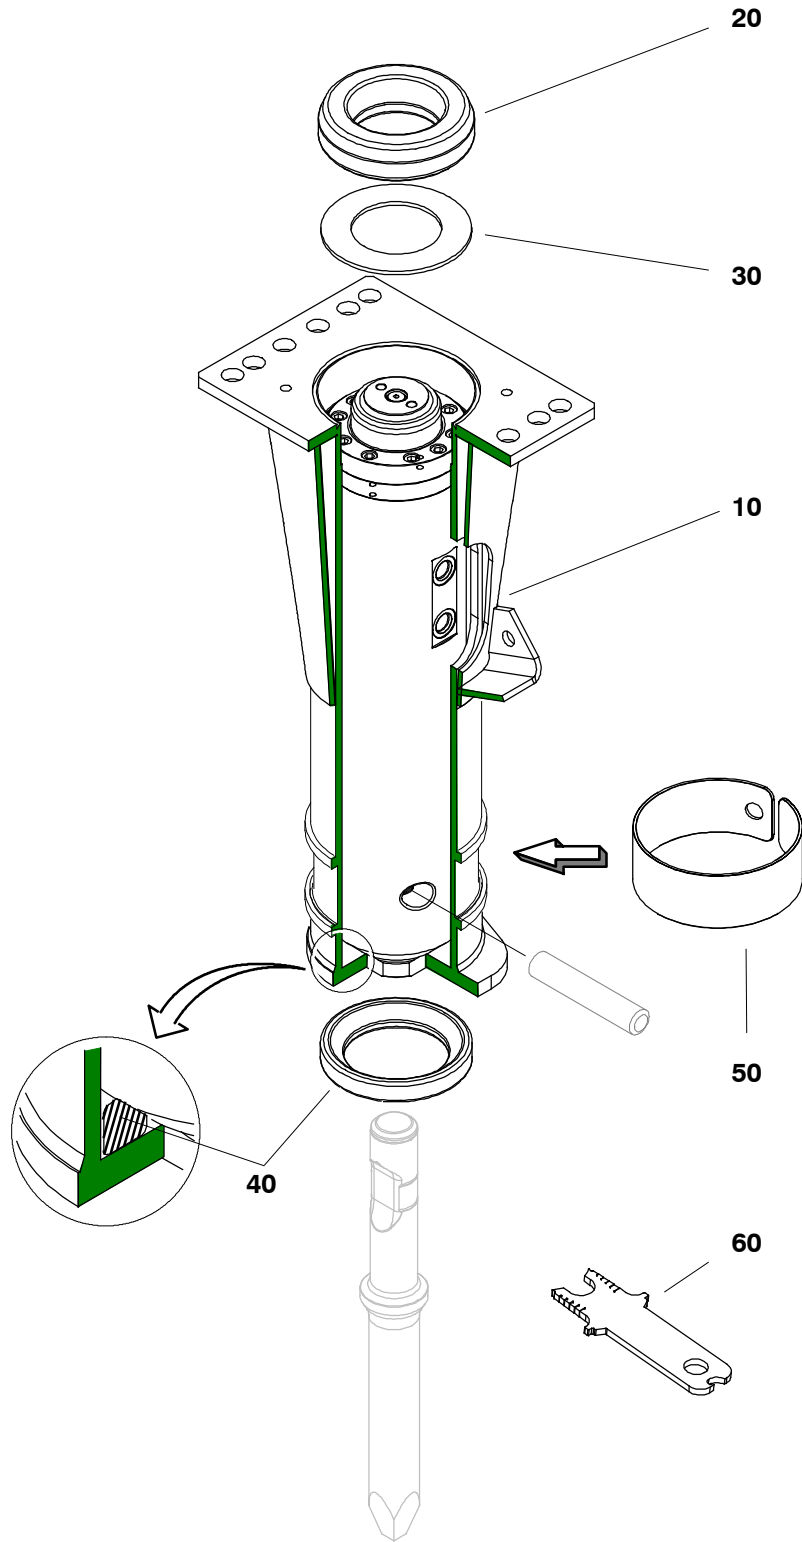

SC-8

N/S : A01Q 00100 ▶

Clip- Bucket

Clip- Ram

	x	CPN	Description
	??		
10	1	86580966	Plug
20	1	86600632	Valve
30	10	86610920	Screw
40	1	86631074	Upper flange
50	1	86633922	Diaphragm
60	1	86631066	Lower flange
• 70	6	86349982	Seal
• 80	8	86238201	O'ring
90	1	86631132	Piston cover
• 100	1	86632643	Seal
• 110	1	86632650	Seal
120	1	86631058	Pressure regulation valve
130	1	86631041	Distribution cover
140	1	86631025	Distributor
150	1	86631017	Distributor box
160	1	86630985	Strike piston
170	1	86640968	Pin
180	1	86630993	Cylinder
• 190	1	86632668	Seal
• 200	1	86632676	Scraper seal
210	1	86631009	Seal casing
220	1	86631116	Body
230	1	86655354	Oiler
240	1	86631090	Retaining pin
250	1	86631033	Bushing
260	2	86626900	Adaptor
270	2	86418357	Plug
280	1	86528510	Plug

	x	CPN	Description
	??		
10	1	86631108	Housing
20	1	86631173	Upper dampener
30	1	86631124	Bearing plate
40	1	86631165	Lower dampener
50	1	86631157	Retainer clamp
60	1	86634581	Chek device

1 x 86641594

x ??	CPN	Description
10	1 86631918	Pyramidal point
20	1 86631900	Chisel
30	1 86638566	Blunt

40	1 86261328	Handle greasing pump
50	1 86476314	Grease cartridge

	x	CPN	Description
	??		
10	1	86635463	Pin
20	1	86641057	Pin
30	1	86227675	Pin

	x	CPN	Description
10	1	86635802	Clip ram frame
- 20	1	86246279	Pin
- 30	1	86637303	Chain
40	1	86635836	Clip ram ring
50	1	86635810	Clip ram base plate

Clip-Ram

x	CPN	Description
---	-----	-------------

10	1	86622701 Fixing cap
----	---	---------------------

20	1	86657194 Screw pack
----	---	---------------------

30	1	86636586 Hose protection
----	---	--------------------------