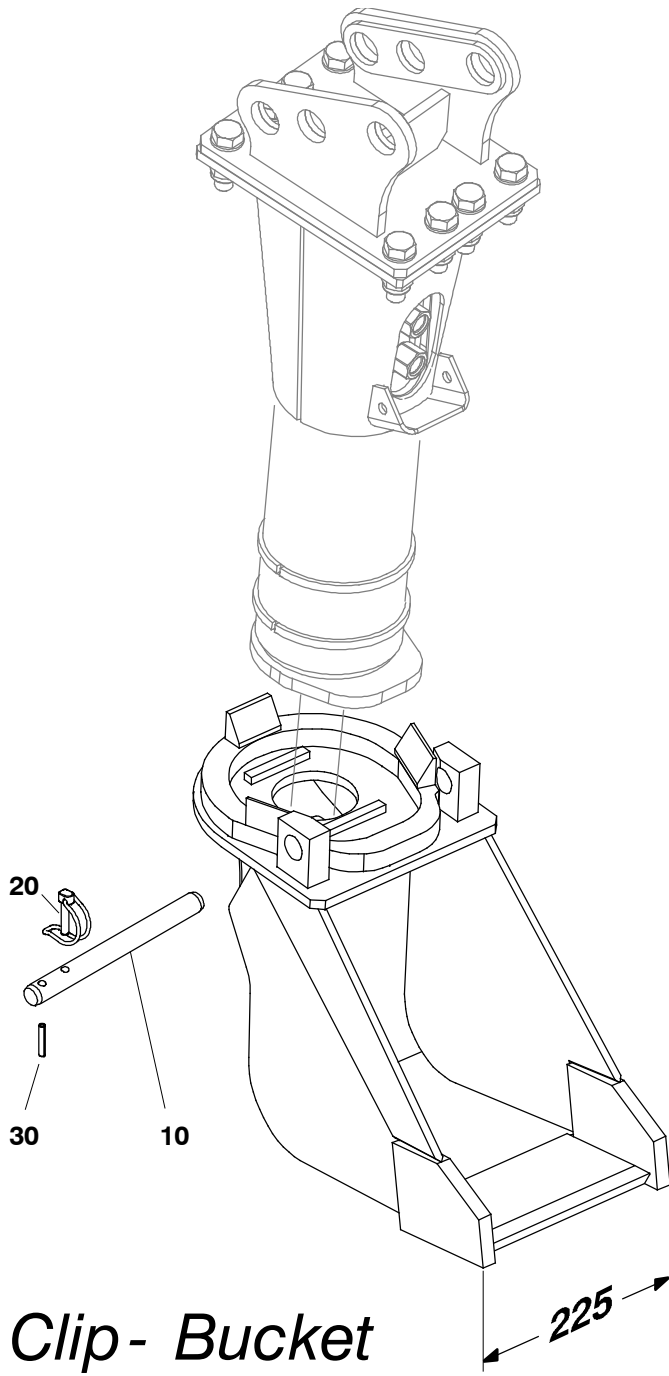

SC-8

N/S : A01Q 00100 ▶

Clip- Bucket

Clip- Ram

	x	CPN	Description
	??		
10	1	86580966	Plug
20	1	86600632	Valve
30	10	86610920	Screw
40	1	86631074	Upper flange
50	1	86633922	Diaphragm
60	1	86631066	Lower flange
• 70	6	86349982	Seal
• 80	8	86238201	O'ring
90	1	86631132	Piston cover
• 100	1	86632643	Seal
• 110	1	86632650	Seal
120	1	86631058	Pressure regulation valve
130	1	86631041	Distribution cover
140	1	86631025	Distributor
150	1	86631017	Distributor box
160	1	86630985	Strike piston
170	1	86640968	Pin
180	1	86630993	Cylinder
• 190	1	86632668	Seal
• 200	1	86632676	Scraper seal
210	1	86631009	Seal casing
220	1	86631116	Body
230	1	86655354	Oiler
240	1	86631090	Retaining pin
250	1	86631033	Bushing
260	2	86626900	Adaptor
270	2	86418357	Plug
280	1	86528510	Plug

	x	CPN	Description
	??		
10	1	86631108	Housing
20	1	86631173	Upper dampener
30	1	86631124	Bearing plate
40	1	86631165	Lower dampener
50	1	86631157	Retainer clamp
60	1	86634581	Chek device

1 x 86641594

x ??	CPN	Description
10	1 86631918	Pyramidal point
20	1 86631900	Chisel
30	1 86638566	Blunt

40	1 86261328	Handle greasing pump
50	1 86476314	Grease cartridge

	x	CPN	Description
	??		
10	1	86635463	Pin
20	1	86641057	Pin
30	1	86227675	Pin

	x	CPN	Description
10	1	86635802	Clip ram frame
- 20	1	86246279	Pin
- 30	1	86637303	Chain
40	1	86635836	Clip ram ring
50	1	86635810	Clip ram base plate

Clip-Ram

x	CPN	Description
---	-----	-------------

10	1	86622701 Fixing cap
----	---	---------------------

20	1	86657194 Screw pack
----	---	---------------------

30	1	86636586 Hose protection
----	---	--------------------------