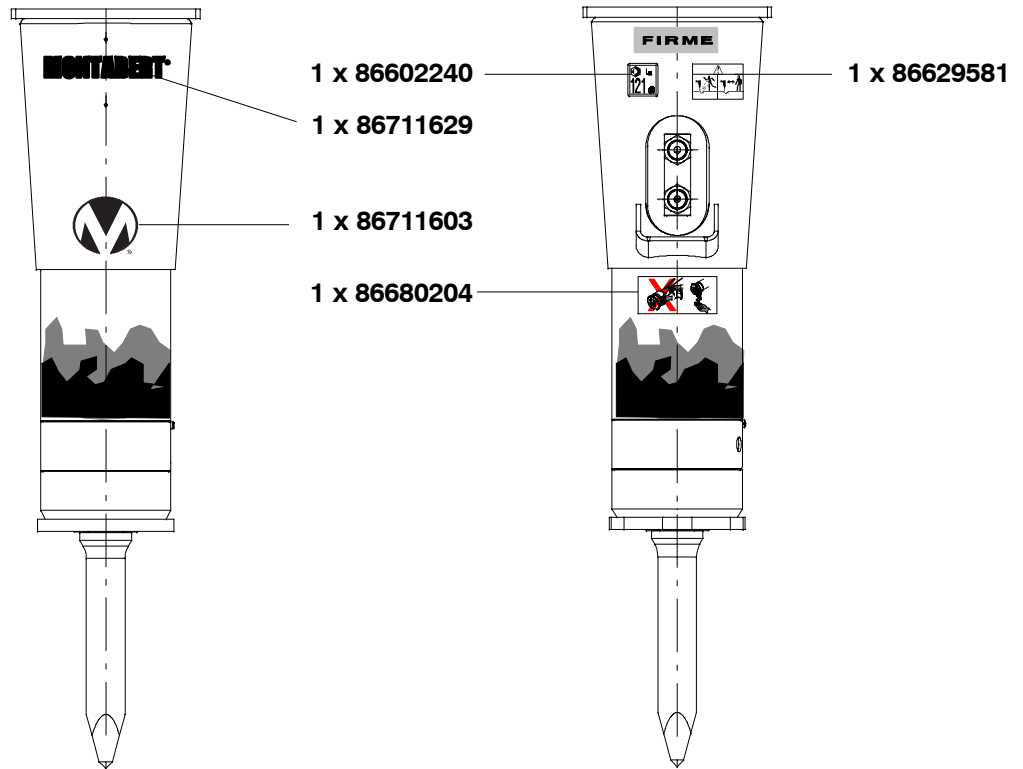

SC-8

N/S : A01Q 00100 ▶

Clip- Bucket

Clip- Ram

	x	CPN	Description
	??		
10	1	86580966	Plug
20	1	86600632	Valve
30	10	86610920	Screw
40	1	86631074	Upper flange
50	1	86633922	Diaphragm
60	1	86631066	Lower flange
• 70	6	86349982	Seal
• 80	8	86238201	O'ring
90	1	86631132	Piston cover
• 100	1	86632643	Seal
• 110	1	86632650	Seal
120	1	86631058	Pressure regulation valve
130	1	86631041	Distribution cover
140	1	86631025	Distributor
150	1	86631017	Distributor box
160	1	86630985	Strike piston
170	1	86640968	Pin
180	1	86630993	Cylinder
• 190	1	86632668	Seal
• 200	1	86632676	Scraper seal
210	1	86631009	Seal casing
220	1	86631116	Body
230	1	86655354	Oiler
240	1	86631090	Retaining pin
250	1	86631033	Bushing
260	2	86626900	Adaptor
270	2	86418357	Plug
280	1	86528510	Plug

	x	CPN	Description
	??		
10	1	86631108	Housing
20	1	86631173	Upper dampener
30	1	86631124	Bearing plate
40	1	86631165	Lower dampener
50	1	86631157	Retainer clamp
60	1	86634581	Chek device

1 x 86641594

x ??	CPN	Description
10	1 86631918	Pyramidal point
20	1 86631900	Chisel
30	1 86638566	Blunt

40	1 86261328	Handle greasing pump
50	1 86476314	Grease cartridge

	x	CPN	Description
	??		
10	1	86635463	Pin
20	1	86641057	Pin
30	1	86227675	Pin

	x	CPN	Description
10	1	86635802	Clip ram frame
- 20	1	86246279	Pin
- 30	1	86637303	Chain
40	1	86635836	Clip ram ring
50	1	86635810	Clip ram base plate

Clip-Ram

x	CPN	Description
---	-----	-------------

10	1	86622701 Fixing cap
----	---	---------------------

20	1	86657194 Screw pack
----	---	---------------------

30	1	86636586 Hose protection
----	---	--------------------------