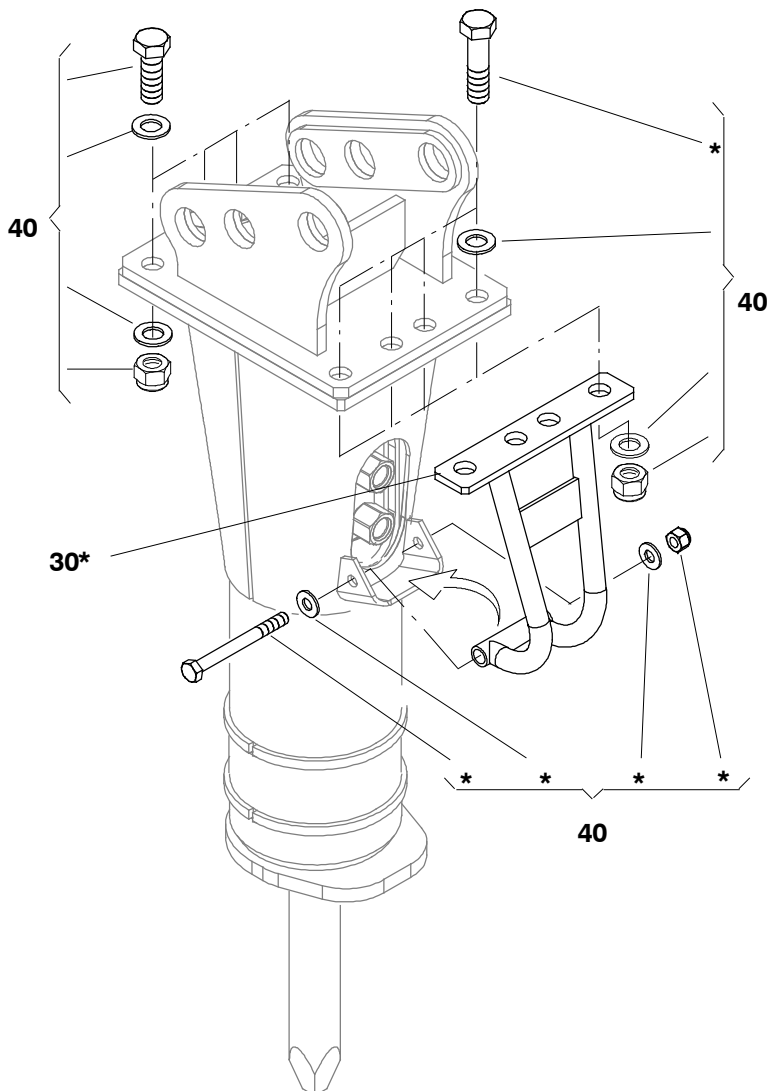

30	1	86636586 Hose protection

40	1	86657244 Screw pack