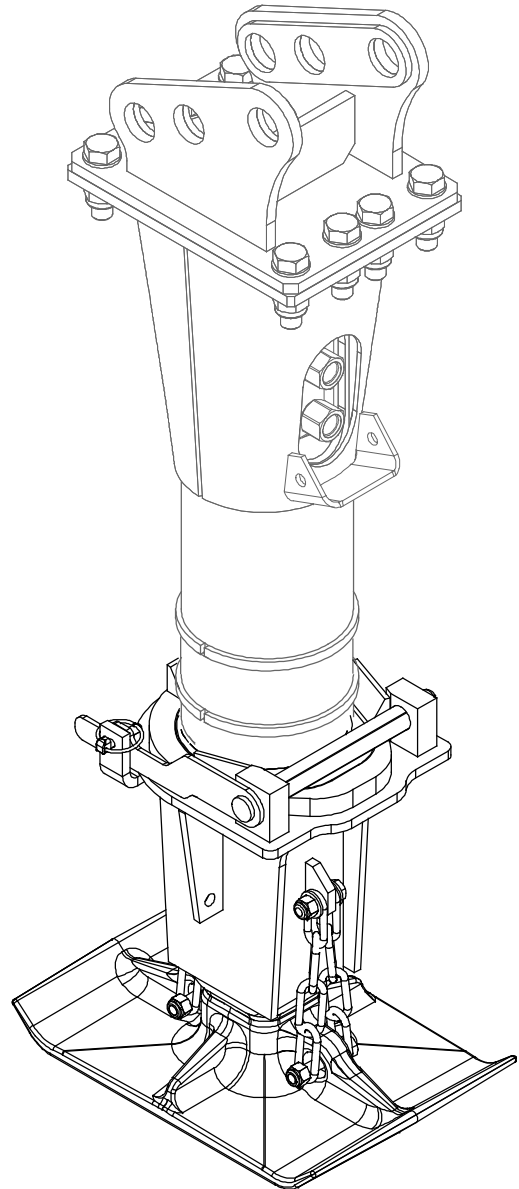

SC-8

N/S : A01Q 00100 ▶

Clip- Bucket

Clip- Ram

	x	CPN	Description
	??		
10	1	86580966	Plug
20	1	86600632	Valve
30	10	86610920	Screw
40	1	86631074	Upper flange
50	1	86633922	Diaphragm
60	1	86631066	Lower flange
• 70	6	86349982	Seal
• 80	8	86238201	O'ring
90	1	86631132	Piston cover
• 100	1	86632643	Seal
• 110	1	86632650	Seal
120	1	86631058	Pressure regulation valve
130	1	86631041	Distribution cover
140	1	86631025	Distributor
150	1	86631017	Distributor box
160	1	86630985	Strike piston
170	1	86640968	Pin
180	1	86630993	Cylinder
• 190	1	86632668	Seal
• 200	1	86632676	Scraper seal
210	1	86631009	Seal casing
220	1	86631116	Body
230	1	86655354	Oiler
240	1	86631090	Retaining pin
250	1	86631033	Bushing
260	2	86626900	Adaptor
270	2	86418357	Plug
280	1	86528510	Plug

	x	CPN	Description
	??		
10	1	86631108	Housing
20	1	86631173	Upper dampener
30	1	86631124	Bearing plate
40	1	86631165	Lower dampener
50	1	86631157	Retainer clamp
60	1	86634581	Chek device

1 x 86641594

x ??	CPN	Description
10	1 86631918	Pyramidal point
20	1 86631900	Chisel
30	1 86638566	Blunt

40	1 86261328	Handle greasing pump
50	1 86476314	Grease cartridge

	x	CPN	Description
	??		
10	1	86635463	Pin
20	1	86641057	Pin
30	1	86227675	Pin

	x	CPN	Description
10	1	86635802	Clip ram frame
- 20	1	86246279	Pin
- 30	1	86637303	Chain
40	1	86635836	Clip ram ring
50	1	86635810	Clip ram base plate

Clip-Ram

x	CPN	Description
---	-----	-------------

10	1	86622701 Fixing cap
----	---	---------------------

20	1	86657194 Screw pack
----	---	---------------------

30	1	86636586 Hose protection
----	---	--------------------------