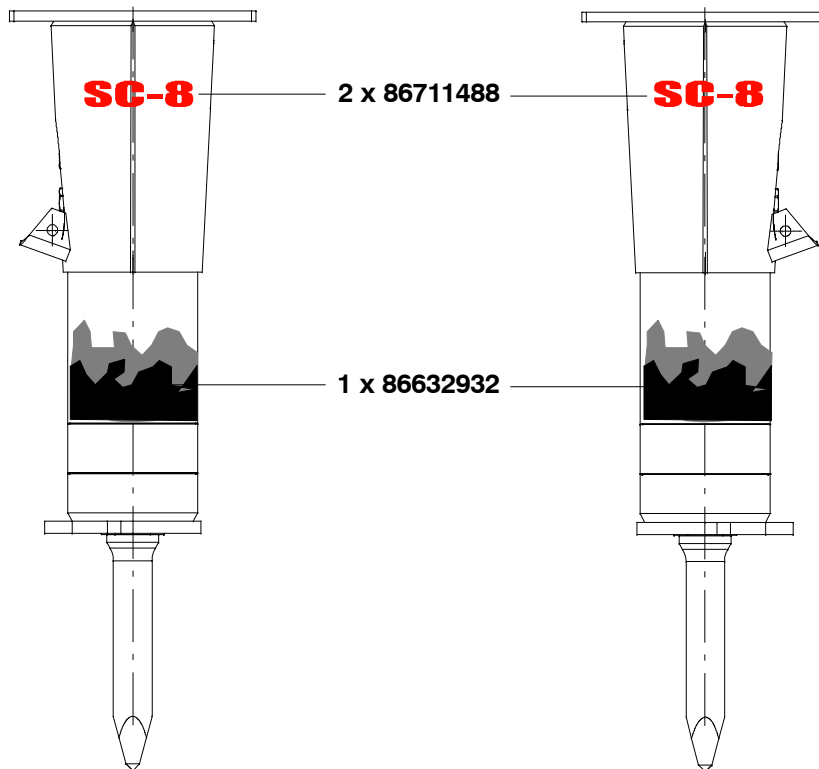

SC-8

N/S : A01Q 00100 ▶

Clip- Bucket

Clip- Ram

	x	CPN	Description
	??		
10	1	86580966	Plug
20	1	86600632	Valve
30	10	86610920	Screw
40	1	86631074	Upper flange
50	1	86633922	Diaphragm
60	1	86631066	Lower flange
• 70	6	86349982	Seal
• 80	8	86238201	O'ring
90	1	86631132	Piston cover
• 100	1	86632643	Seal
• 110	1	86632650	Seal
120	1	86631058	Pressure regulation valve
130	1	86631041	Distribution cover
140	1	86631025	Distributor
150	1	86631017	Distributor box
160	1	86630985	Strike piston
170	1	86640968	Pin
180	1	86630993	Cylinder
• 190	1	86632668	Seal
• 200	1	86632676	Scraper seal
210	1	86631009	Seal casing
220	1	86631116	Body
230	1	86655354	Oiler
240	1	86631090	Retaining pin
250	1	86631033	Bushing
260	2	86626900	Adaptor
270	2	86418357	Plug
280	1	86528510	Plug

	x	CPN	Description
	??		
10	1	86631108	Housing
20	1	86631173	Upper dampener
30	1	86631124	Bearing plate
40	1	86631165	Lower dampener
50	1	86631157	Retainer clamp
60	1	86634581	Chek device

1 x 86641594

x ??	CPN	Description
10	1 86631918	Pyramidal point
20	1 86631900	Chisel
30	1 86638566	Blunt

40	1 86261328	Handle greasing pump
50	1 86476314	Grease cartridge

	x	CPN	Description
	??		
10	1	86635463	Pin
20	1	86641057	Pin
30	1	86227675	Pin

	x	CPN	Description
10	1	86635802	Clip ram frame
- 20	1	86246279	Pin
- 30	1	86637303	Chain
40	1	86635836	Clip ram ring
50	1	86635810	Clip ram base plate

Clip-Ram

x	CPN	Description
---	-----	-------------

10	1	86622701 Fixing cap
----	---	---------------------

20	1	86657194 Screw pack
----	---	---------------------

30	1	86636586 Hose protection
----	---	--------------------------