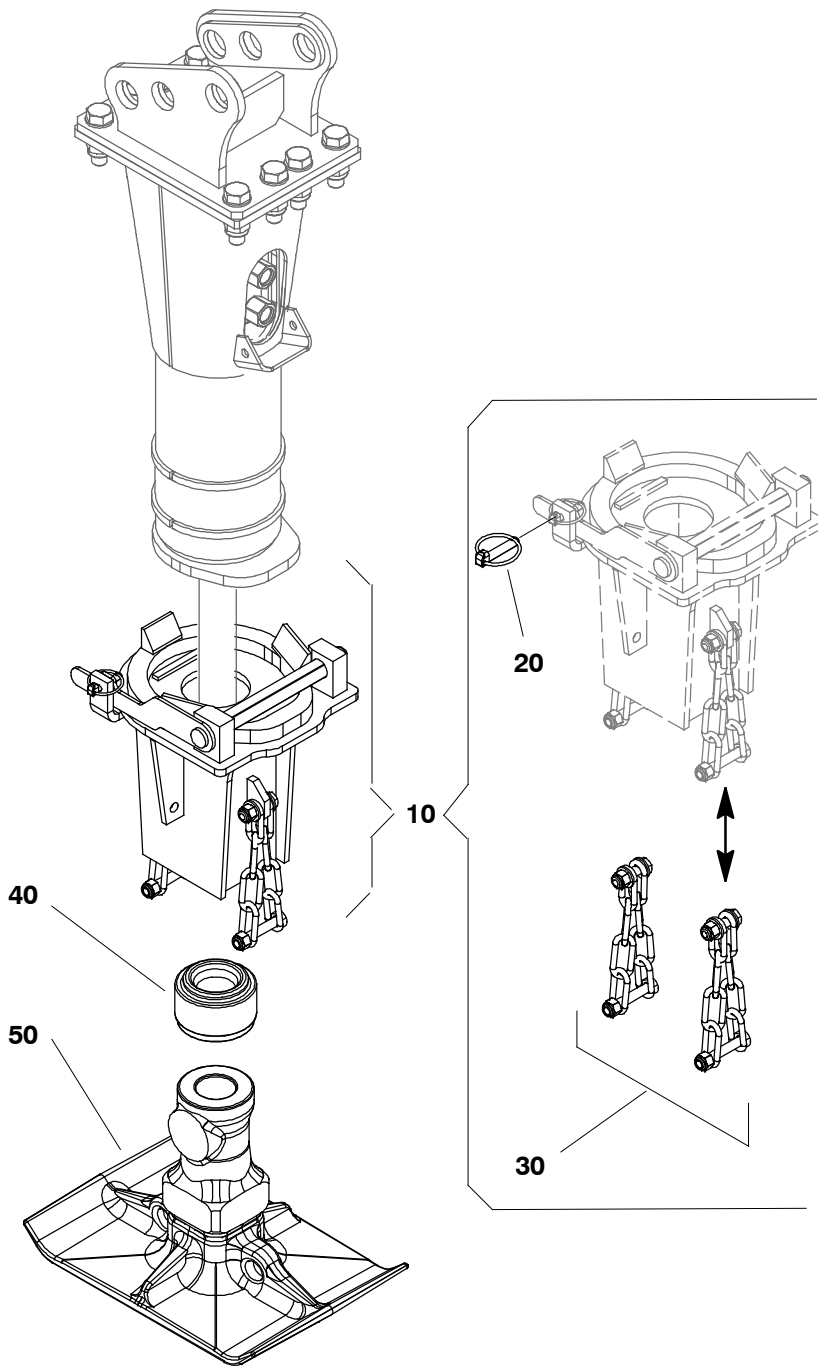

SC-8

N/S : A01Q 00100 ▶

Clip- Bucket

Clip- Ram

	x	CPN	Description
	??		
10	1	86580966	Plug
20	1	86600632	Valve
30	10	86610920	Screw
40	1	86631074	Upper flange
50	1	86633922	Diaphragm
60	1	86631066	Lower flange
• 70	6	86349982	Seal
• 80	8	86238201	O'ring
90	1	86631132	Piston cover
• 100	1	86632643	Seal
• 110	1	86632650	Seal
120	1	86631058	Pressure regulation valve
130	1	86631041	Distribution cover
140	1	86631025	Distributor
150	1	86631017	Distributor box
160	1	86630985	Strike piston
170	1	86640968	Pin
180	1	86630993	Cylinder
• 190	1	86632668	Seal
• 200	1	86632676	Scraper seal
210	1	86631009	Seal casing
220	1	86631116	Body
230	1	86655354	Oiler
240	1	86631090	Retaining pin
250	1	86631033	Bushing
260	2	86626900	Adaptor
270	2	86418357	Plug
280	1	86528510	Plug

	x	CPN	Description
	??		
10	1	86631108	Housing
20	1	86631173	Upper dampener
30	1	86631124	Bearing plate
40	1	86631165	Lower dampener
50	1	86631157	Retainer clamp
60	1	86634581	Chek device

1 x 86641594

x ??	CPN	Description
10	1 86631918	Pyramidal point
20	1 86631900	Chisel
30	1 86638566	Blunt

40	1 86261328	Handle greasing pump
50	1 86476314	Grease cartridge

	x	CPN	Description
	??		
10	1	86635463	Pin
20	1	86641057	Pin
30	1	86227675	Pin

	x	CPN	Description
10	1	86635802	Clip ram frame
- 20	1	86246279	Pin
- 30	1	86637303	Chain
40	1	86635836	Clip ram ring
50	1	86635810	Clip ram base plate

Clip-Ram

x	CPN	Description
---	-----	-------------

10	1	86622701 Fixing cap
----	---	---------------------

20	1	86657194 Screw pack
----	---	---------------------

30	1	86636586 Hose protection
----	---	--------------------------