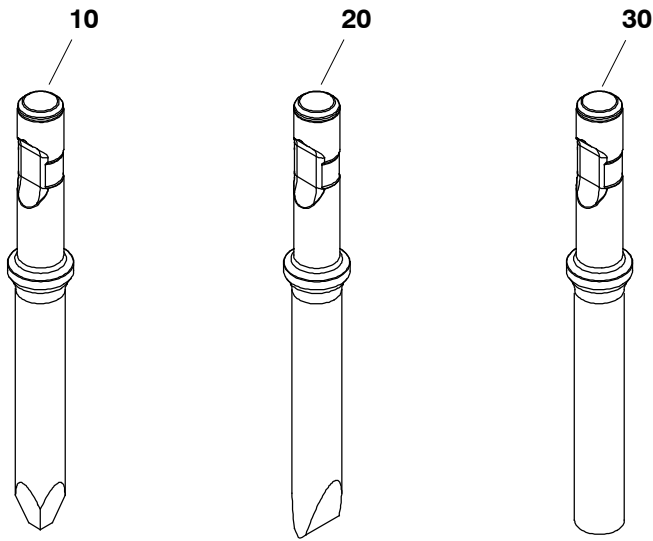

SC-8

N/S : A01Q 00100 ▶

Clip- Bucket

Clip- Ram

	x	CPN	Description
	??		
10	1	86580966	Plug
20	1	86600632	Valve
30	10	86610920	Screw
40	1	86631074	Upper flange
50	1	86633922	Diaphragm
60	1	86631066	Lower flange
• 70	6	86349982	Seal
• 80	8	86238201	O'ring
90	1	86631132	Piston cover
• 100	1	86632643	Seal
• 110	1	86632650	Seal
120	1	86631058	Pressure regulation valve
130	1	86631041	Distribution cover
140	1	86631025	Distributor
150	1	86631017	Distributor box
160	1	86630985	Strike piston
170	1	86640968	Pin
180	1	86630993	Cylinder
• 190	1	86632668	Seal
• 200	1	86632676	Scraper seal
210	1	86631009	Seal casing
220	1	86631116	Body
230	1	86655354	Oiler
240	1	86631090	Retaining pin
250	1	86631033	Bushing
260	2	86626900	Adaptor
270	2	86418357	Plug
280	1	86528510	Plug

	x	CPN	Description
	??		
10	1	86631108	Housing
20	1	86631173	Upper dampener
30	1	86631124	Bearing plate
40	1	86631165	Lower dampener
50	1	86631157	Retainer clamp
60	1	86634581	Chek device

1 x 86641594

x ??	CPN	Description
10	1 86631918	Pyramidal point
20	1 86631900	Chisel
30	1 86638566	Blunt

40	1 86261328	Handle greasing pump
50	1 86476314	Grease cartridge

	x	CPN	Description
	??		
10	1	86635463	Pin
20	1	86641057	Pin
30	1	86227675	Pin

	x	CPN	Description
10	1	86635802	Clip ram frame
- 20	1	86246279	Pin
- 30	1	86637303	Chain
40	1	86635836	Clip ram ring
50	1	86635810	Clip ram base plate